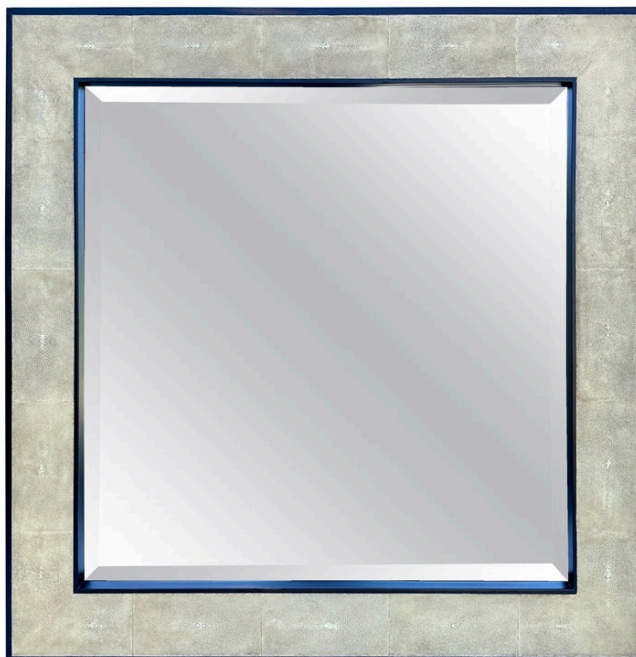

## JMF STYLE SHAGREEN FRAMED SQUARE MIRROR BY RON SEFF

A beautiful cream toned shagreen skin frame on mahogany wood and beveled mirror. Perfect 42 inch square, heavy and important piece by Ron Seff.

**SKU:** LU832833057632 | **Categories:** [Mirrors](#), [Wall Decor](#) | **Tags:** [Ron Seff](#)

### GALLERY IMAGES

## ADDITIONAL INFORMATION

<b>Style</b>	Post Modern (Of the Period)
<b>Place of Origin</b>	Italy
<b>Date of Manufacture</b>	1980's
<b>Period</b>	1980-1989
<b>Materials and Techniques</b>	Mirror, Shagreen Stingray, Wood, Beveled
<b>Condition</b>	Good - Wear consistent with age and use. No issues to note. The shagreen and wood are in wonderful vintage condition.
<b>Dimensions</b>	Height: 42 in Width: 42 in Depth: 1.75 in