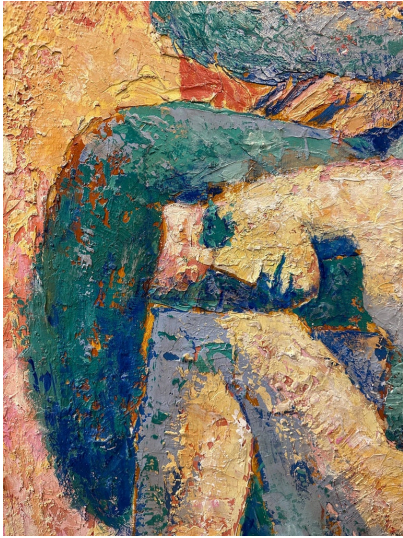

IMPASTO OIL ON WOOD PAINTING BY HARRY LEMAY 'AMERICAN, 20TH CENTURY'

This is a large scale and Impasto Oil on wood painting - reminiscent of works by Diego Rivera.

Harry LeMay studied in CUNY, USMM Academy in Kings Point, Cooper Union, and the Art Students League of New York. He was the vice president of the Creative and Marketing services for Capital Records and a publisher of "Keynotes" Magazine. He received a teacher Recognition Certificate from the National Foundation for Advancement in the arts in appreciation for encouraging and supporting students who have been recognized for their exceptional artistic achievement in the 1994-1995 recognition and talent search program.

In addition, Harry has participated in over twenty group exhibits and several one-man shows in New York, Saratoga Springs, Long Island, Queens and West Hollywood. His work has been seen by millions on the NBC -TV Series "You're a Part of Art", and he has been interviewed as a guest artist and panelist on the show on several occasions.

GALLERY IMAGES

ADDITIONAL INFORMATION

Place of Origin	United States
Date of Manufacture	1980's
Period	1980-1989
Materials and Techniques	Paint, Wood
Condition	Good - Wear consistent with age and use. NO damages, normal wear but wonderful vintage.
Wear	Wear consistent with age and use.
Dimensions	Height: 63.5 in Width: 47.5 in Depth: 3 in