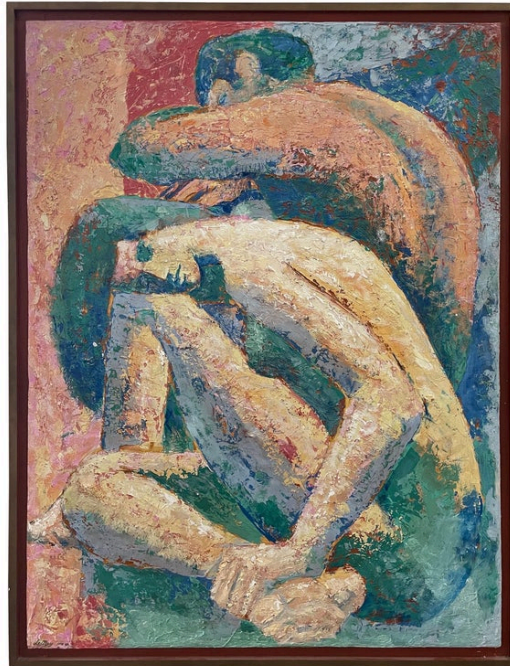

IMPASTO OIL ON WOOD PAINTING BY HARRY LEMAY 'AMERICAN, 20TH CENTURY'

This is a large scale and Impasto Oil on wood painting - reminiscent of works by Diego Rivera.

Harry LeMay studied in CUNY, USMM Academy in Kings Point, Cooper Union, and the Art Students League of New York. He was the vice president of the Creative and Marketing services for Capital Records and a publisher of "Keynotes" Magazine. He received a teacher Recognition Certificate from the National Foundation for Advancement in the arts in appreciation for encouraging and supporting students who have been recognized for their exceptional artistic achievement in the 1994-1995 recognition and talent search program.

In addition, Harry has participated in over twenty group exhibits and several one-man shows in New York, Saratoga Springs, Long Island, Queens and West Hollywood. His work has been seen by millions on the NBC -TV Series "You're a Part of Art", and he has been interviewed as a guest artist and panelist on the show on several occasions.

GALLERY IMAGES

ADDITIONAL INFORMATION

Place of Origin	United States
Date of Manufacture	1980's
Period	1980-1989
Materials and Techniques	Paint, Wood
Condition	Good - Wear consistent with age and use. NO damages, normal wear but wonderful vintage.
Wear	Wear consistent with age and use.
Dimensions	Height: 63.5 in Width: 47.5 in Depth: 3 in