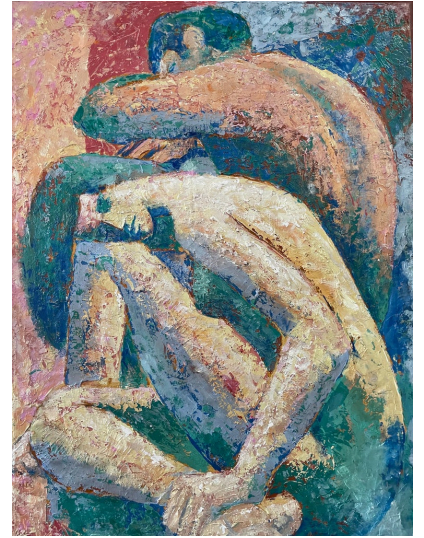

IMPASTO OIL ON WOOD PAINTING BY HARRY LEMAY 'AMERICAN, 20TH CENTURY'

This is a large scale and Impasto Oil on wood painting - reminiscent of works by Diego Rivera.

Harry LeMay studied in CUNY, USMM Academy in Kings Point, Cooper Union, and the Art Students League of New York. He was the vice president of the Creative and Marketing services for Capital Records and a publisher of "Keynotes" Magazine. He received a teacher Recognition Certificate from the National Foundation for Advancement in the arts in appreciation for encouraging and supporting students who have been recognized for their exceptional artistic achievement in the 1994-1995 recognition and talent search program.

In addition, Harry has participated in over twenty group exhibits and several one-man shows in New York, Saratoga Springs, Long Island, Queens and West Hollywood. His work has been seen by millions on the NBC -TV Series "You're a Part of Art", and he has been interviewed as a guest artist and panelist on the show on several occasions.

GALLERY IMAGES

ADDITIONAL INFORMATION

Place of Origin	United States
Date of Manufacture	1980's
Period	1980-1989
Materials and Techniques	Paint, Wood
Condition	Good - Wear consistent with age and use. NO damages, normal wear but wonderful vintage.
Wear	Wear consistent with age and use.
Dimensions	Height: 63.5 in Width: 47.5 in Depth: 3 in