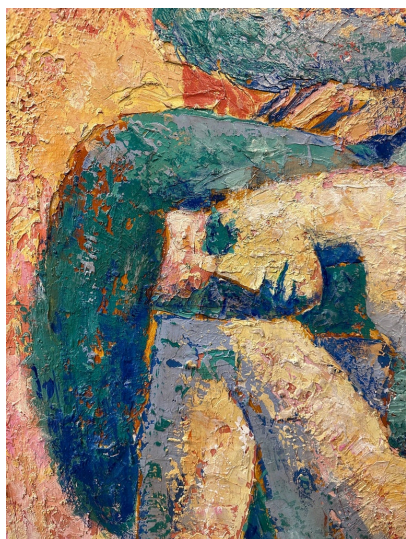

ADDITIONAL INFORMATION

Place of Origin	United States
Date of Manufacture	1980's
Period	1980-1989
Materials and Techniques	Paint, Wood
Condition	Good - Wear consistent with age and use. NO damages, normal wear but wonderful vintage.
Wear	Wear consistent with age and use.
Dimensions	Height: 63.5 in Width: 47.5 in Depth: 3 in