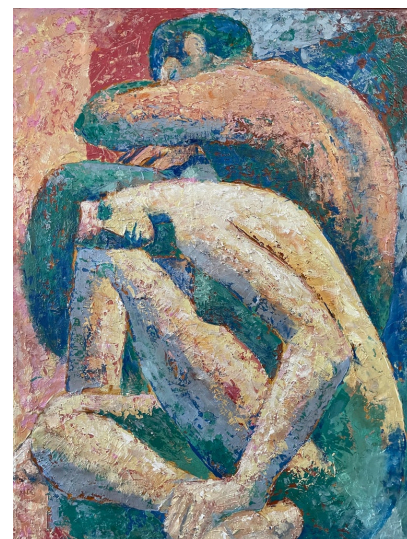

ADDITIONAL INFORMATION

Place of Origin	United States
Date of Manufacture	1980's
Period	1980-1989
Materials and Techniques	Paint, Wood
Condition	Good - Wear consistent with age and use. NO damages, normal wear but wonderful vintage.
Wear	Wear consistent with age and use.
Dimensions	Height: 63.5 in Width: 47.5 in Depth: 3 in