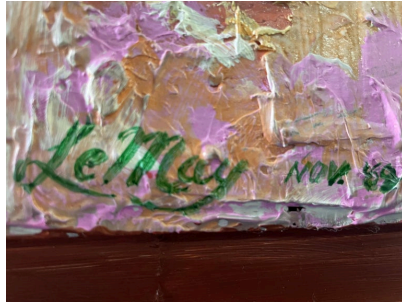

IMPASTO OIL ON WOOD PAINTING BY HARRY LEMAY 'AMERICAN, 20TH CENTURY'

This is a large scale and Impasto Oil on wood painting - reminiscent of works by Diego Rivera.

Harry LeMay studied in CUNY, USMM Academy in Kings Point, Cooper Union, and the Art Students League of New York. He was the vice president of the Creative and Marketing services for Capital Records and a publisher of "Keynotes" Magazine. He received a teacher Recognition Certificate from the National Foundation for Advancement in the arts in appreciation for encouraging and supporting students who have been recognized for their exceptional artistic achievement in the 1994-1995 recognition and talent search program.

In addition, Harry has participated in over twenty group exhibits and several one-man shows in New York, Saratoga Springs, Long Island, Queens and West Hollywood. His work has been seen by millions on the NBC -TV Series "You're a Part of Art", and he has been interviewed as a guest artist and panelist on the show on several occasions.

GALLERY IMAGES

ADDITIONAL INFORMATION

Place of Origin	United States
Date of Manufacture	1980's
Period	1980-1989
Materials and Techniques	Paint, Wood
Condition	Good - Wear consistent with age and use. NO damages, normal wear but wonderful vintage.
Wear	Wear consistent with age and use.
Dimensions	Height: 63.5 in Width: 47.5 in Depth: 3 in