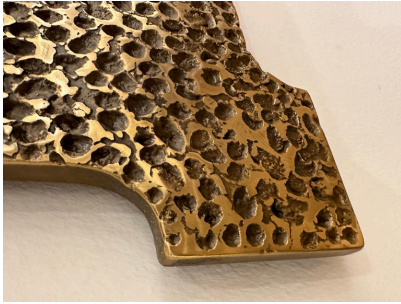

## EXQUISITE BRUTAL HAMMERED BRONZE WALL MIRROR

This brutal heavy bronze frame from France shows a wonderful patina, as well as an aged mirror.

**SKU:** LU832836402322 | **Categories:** [Mirrors](#), [Wall Decor](#) | **Tags:** [Brutalist](#)

### GALLERY IMAGES

## ADDITIONAL INFORMATION

<b>Style</b>	Brutalist (in the style of)
<b>Place of Origin</b>	France
<b>Date of Manufacture</b>	1970's
<b>Period</b>	1970-1979
<b>Materials and Techniques</b>	Bronze, Mirror Glass
<b>Condition</b>	Good - The mirror is antique and original, shows several signs of age, streaks, oxidization and spots. You can replace with a new mirror if that is preferred.
<b>Dimensions</b>	Height: 35 in Width: 35 in Depth: 0.75 in