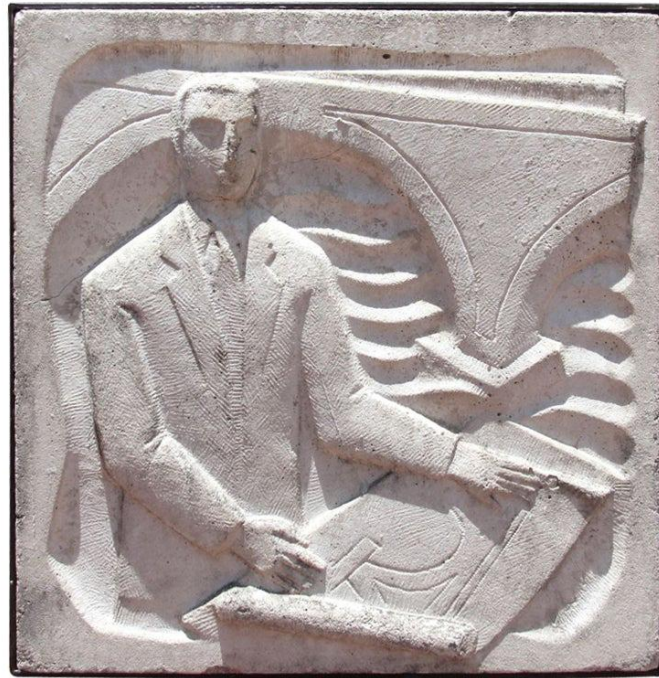

## CHUCK DODSON ART DECO WALL-MOUNTED CAST CONCRETE PLAQUE

Dating from the last few years when late Art Deco buildings incorporated figural panels in their facades, this exquisite bas-reliefs was sculpted by Chuck Dodson, an artist active in the Miami area, for the Dupont Plaza Hotel constructed in 1957 in Downtown Miami. Composed of cast white concrete, and exhibiting a handsome patina from years of exposure to Miami weather, these panels celebrate the sunny Art Deco times of South Florida.

**SKU:** U11072581022164 | **Categories:** [Wall Decor](#) | **Tags:** [Chuck Dodson](#)

## ADDITIONAL INFORMATION

<b>Place of Origin</b>	United States
<b>Date of Manufacture</b>	1950's
<b>Period</b>	1950 - 1959
<b>Materials and Techniques</b>	Concrete, Bronze
<b>Condition</b>	Good - Wear consistent with age and use. great vintage, normal wear for an outdoor piece. See detail images.
<b>Wear</b>	Wear consistent with age and use.
<b>Dimensions</b>	Height: 21.5 in Width: 21.5 in Depth: 3 in