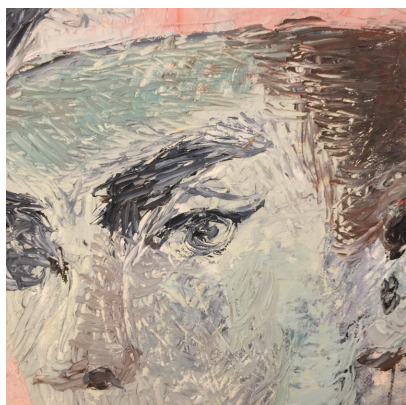

BLUE HARLEQUIN IN THE MANNER OF PICASSO PAINTING

This vintage painting on Masonite of a blue harlequin, in homage to Pablo Picasso, is a beautifully framed art piece. The soft palette and antique frame are truly breathtaking. This is an unsigned painting to the front but we have not opened the framed back for any signatures.

SKU: LU832812136941 | **Categories:** [Painting](#), [Wall Decor](#) | **Tags:** [Style of Picasso](#)

GALLERY IMAGES

ADDITIONAL INFORMATION

Artist	Unknown, style of Picasson
Style	In the style of Picasso
Place of Origin	France
Date of Manufacture	1960's
Period	1960 - 1969
Materials and Techniques	Acrylic, Masonite, Wood
Condition	Good - Wear consistent with age and use.
Wear	Wear consistent with age and use.
Dimensions	Height: 30 in Width: 26 in Depth: 2 in