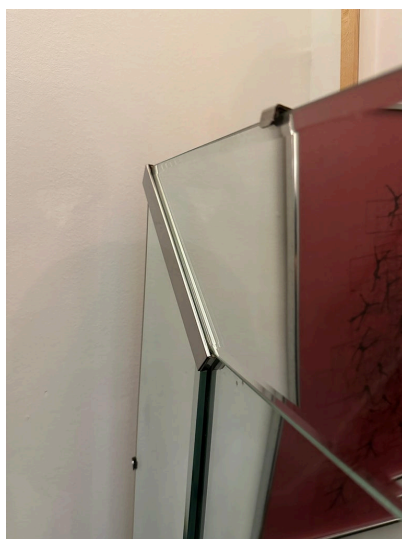

## ART DECO ERA LARGE NICKEL TRIM FRAMED MIRROR

Amazing and large beveled art deco mirror with nickel corner accents. This is a large wall mirror and in wonderful vintage condition.

**SKU:** LU832840201392 | **Categories:** [Mirrors](#), [Wall Decor](#) | **Tags:** [Art Deco](#)

### GALLERY IMAGES

## ADDITIONAL INFORMATION

<b>Style</b>	Art Deco (Of the Period)
<b>Date of Manufacture</b>	1940's
<b>Dimensions</b>	Height: 59 in Width: 41 in Depth: 1.5 in
<b>Sold As</b>	Single item
<b>Materials and Techniques</b>	Mirror, Nickel
<b>Place of Origin</b>	United States
<b>Period</b>	1940 - 1949
<b>Condition</b>	Good - Wear consistent with age and use. normal patina, no chips but the wood sides of the mirror frame may require repainting, some painting peeling is visible, not a big deal and easily fixed.