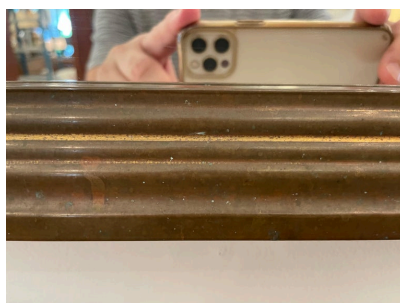

## ANTIQUED BRASS CLAD ENGLISH MIRROR

Tiered and intricate molding style brass frame mirror from England. It has a wonderful patina which is age appropriate.

**SKU:** LU832830047042 | **Categories:** [Mirrors](#), [Wall Decor](#) | **Tags:** [Industrial](#)

### GALLERY IMAGES

## ADDITIONAL INFORMATION

<b>Weight</b>	50 lbs
<b>Style</b>	Antique
<b>Place of Origin</b>	England
<b>Date of Manufacture</b>	1960's
<b>Period</b>	1960's
<b>Materials and Techniques</b>	Brass, Patinated
<b>Condition</b>	Good - Wear consistent with age and use. ALL original and with normal age and patina on brass frame. Mirror is also original. Very heavy and in excellent vintage condition.
<b>Dimensions</b>	Height: 35.25" Width: 26.5" Depth: 1.75"