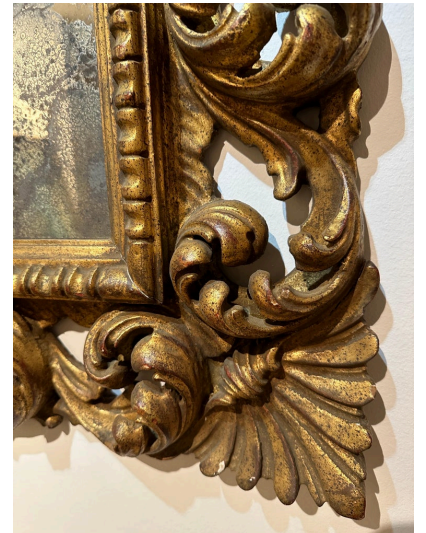

ANTIQUE ITALIAN CARVED GILTWOOD FRAME AND ANTIQUED GLASS WALL MIRROR

Antique carved giltwood frame flourished with seashells and details galore. The antiqued mirror is aged. The very bottom seashell has a few cracked pieces which can be seen up close, however, at a distance is very symmetrical.

SKU: LU832841616122 | **Categories:** [Mirrors](#), [Wall Decor](#) | **Tags:** [Baroque Revival Style](#)

GALLERY IMAGES

ADDITIONAL INFORMATION

Style	Baroque Revival (In the Style Of)
Date of Manufacture	Early 20th Century
Dimensions	Height: 40 in Width: 36 in Depth: 2 in
Sold As	Single item
Materials and Techniques	Mirror, Giltwood, Gilt
Place of Origin	Italy
Period	Early 20th Century
Condition	Good - Wear consistent with age and use. Minor losses. Small missing pieces of carved wood on lower center seashell - SEE detail images. Overall the missing bits are consistent and are subtle to notice. Being sold as-is.