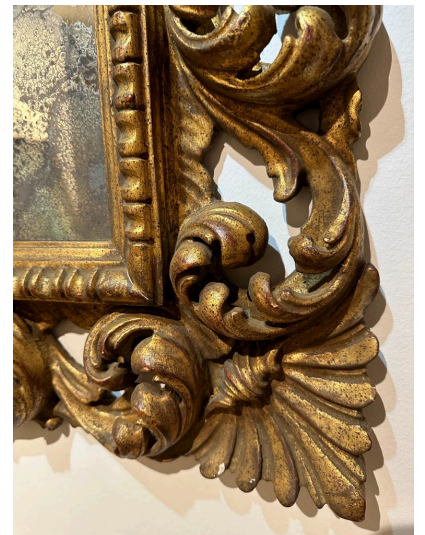

## ANTIQUE ITALIAN CARVED GILTWOOD FRAME AND ANTIQUED GLASS WALL MIRROR

Antique carved giltwood frame flourished with seashells and details galore. The antiqued mirror is aged. The very bottom seashell has a few cracked pieces which can be seen up close, however, at a distance is very symmetrical.

**SKU:** LU832841616122 | **Categories:** [Mirrors](#), [Wall Decor](#) | **Tags:** [Baroque Revival Style](#)

## ADDITIONAL INFORMATION

<b>Style</b>	Baroque Revival (In the Style Of)
<b>Date of Manufacture</b>	Early 20th Century
<b>Dimensions</b>	Height: 40 in Width: 36 in Depth: 2 in
<b>Sold As</b>	Single item
<b>Materials and Techniques</b>	Mirror, Giltwood, Gilt
<b>Place of Origin</b>	Italy
<b>Period</b>	Early 20th Century
<b>Condition</b>	Good - Wear consistent with age and use. Minor losses. Small missing pieces of carved wood on lower center seashell - SEE detail images. Overall the missing bits are consistent and are subtle to notice. Being sold as-is.