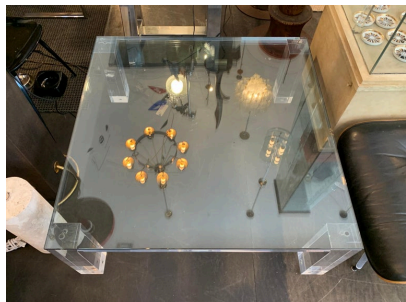

SUBSTANTIAL HEAVY LUCITE AND GLASS COCKTAIL / COFFEE TABLE

This perfect square coffee table with 4 inch thick legs and 1/2 inch thick glass top on 1 1/2 inch thick acrylic top. Very sturdy, heavy and important.

SKU: LU832815482912 | **Categories:** [Tables & Desks](#) |

GALLERY IMAGES

ADDITIONAL INFORMATION

Dimensions

Height: 16.5 in (41.91 cm)

Width: 42 in (106.68 cm)

Depth: 42 in (106.68 cm)

Sold As

Single item

Materials and Techniques

Lucite, glass

Place of Origin

United States

Period

1990's

Condition

GOOD - Wear consistent with age and use. a couple of minute scratches to top, no chips at all, normal wear for its age..

Style

Mid-Century Modern