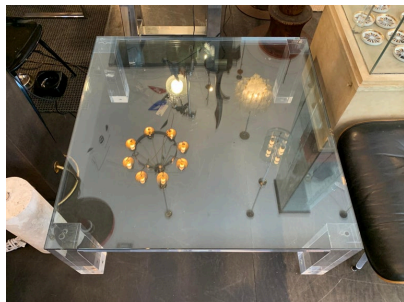

ADDITIONAL INFORMATION

Dimensions

Height: 16.5 in (41.91 cm)

Width: 42 in (106.68 cm)

Depth: 42 in (106.68 cm)

Sold As

Single item

Materials and Techniques

Lucite, glass

Place of Origin

United States

Period

1990's

Condition

GOOD - Wear consistent with age and use. a couple of minute scratches to top, no chips at all, normal wear for its age..

Style

Mid-Century Modern