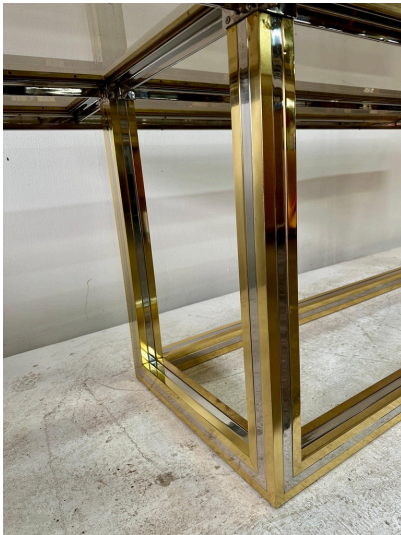

ROMEO REGA MIXED-METAL W/ GLASS INSETS DINING TABLE

Vintage SIGNED Romeo Rega mixed-metals dining table with 9 glass insets (lightly smoked glass). The table is heavy and solid, a true design masterpiece from the 1970's. There are a few areas where the brass has taken on a darker patina. NOTE: THIS ITEM IS LOCATED AND WILL SHIP FROM OUR MIAMI, FLORIDA SHOWROOM.

GALLERY IMAGES

ADDITIONAL INFORMATION

Date of Manufacture	1970's
Dimensions	Height: 29.5 in Width: 94.5 in Depth: 47.25 in
Sold As	Single Item
Materials and Techniques	Brass, Chrome, Glass
Place of Origin	France
Period	1970 - 1979