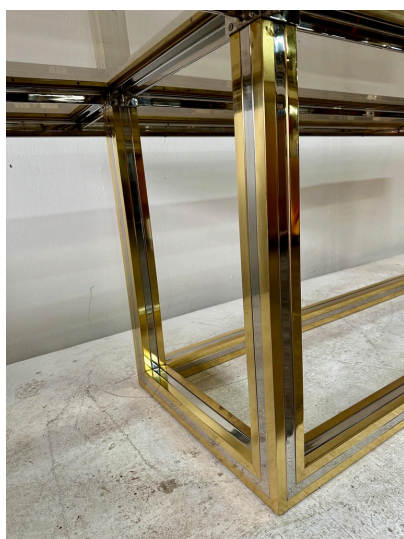

ROMEO REGA MIXED-METAL W/ GLASS INSETS DINING TABLE

Vintage SIGNED Romeo Rega mixed-metals dining table with 9 glass insets (lightly smoked glass). The table is heavy and solid, a true design masterpiece from the 1970's. There are a few areas where the brass has taken on a darker patina. NOTE: THIS ITEM IS LOCATED AND WILL SHIP FROM OUR MIAMI, FLORIDA SHOWROOM.

GALLERY IMAGES

ADDITIONAL INFORMATION

Date of Manufacture	1970's
Dimensions	Height: 29.5 in Width: 94.5 in Depth: 47.25 in
Sold As	Single Item
Materials and Techniques	Brass, Chrome, Glass
Place of Origin	France
Period	1970 - 1979