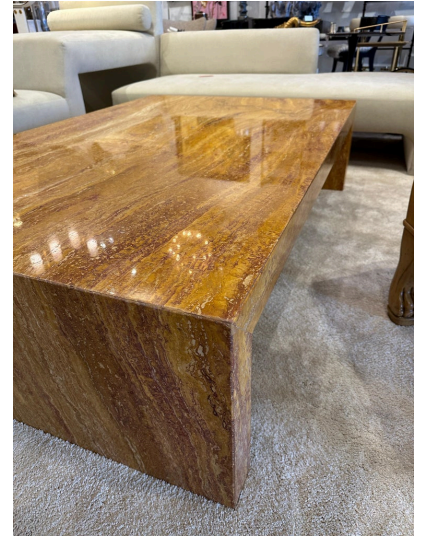

## RARE GIALLO SIENA MARBLE WATERFALL STYLE COFFEE TABLE

This is an OUTSTANDING oversized waterfall style marble coffee table. It is solid and in wonderful condition. Ready to place in your home!

The Marble Giallo Siena is one of the most beautiful, prestigious and detailed marbles that are mined in Italy. It is characterized by an amber background color is dark and heterogeneous due to the presence of grains with shades ranging from ivory white to light yellow to a reddish yellow ocher and very intense overall.

## ADDITIONAL INFORMATION

<b>Style</b>	Post Modern (of the period)
<b>Date of Manufacture</b>	1970's
<b>Dimensions</b>	Height: 15.25 in Width: 62 in Depth: 40 in
<b>Sold As</b>	Single item
<b>Materials and Techniques</b>	Siena Marble
<b>Place of Origin</b>	Italy
<b>Period</b>	1970 - 1979
<b>Condition</b>	Good - Wear consistent with age and use. no chips or cracks, normal wear.