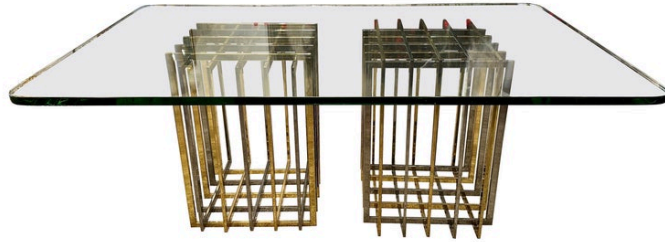

PIERRE CARDIN CAGE STYLE BASE DINING TABLE IN MIXED-METALS

This table is comprised of TWO Pierre Cardin cage style bases in nickel and brass interlocking flat bars (can be used as square shown here or in diamond shapes). The 1 inch thick glass top is also a wonderful Italian green tone edge glass which is rare to find in this condition. Perfect as a dining table or desk.

KEY WORDS: Romeo Rega, Maison Jansen.

SKU: LU832831499752 | **Categories:** [Tables & Desks](#) | **Tags:** [Style of Maison Jansen](#), [Style of Romeo Rega](#)

GALLERY IMAGES

ADDITIONAL INFORMATION

Style	Mid-Century Modern (Of the Period)
Date of Manufacture	1970's
Dimensions	Height: 29.25 in Width: 72 in Depth: 42 in
Sold As	Single
Materials and Techniques	Glass, Brass, Nickel
Place of Origin	United States
Period	1970 - 1979

Condition

Good - Wear consistent with age and use. Minimal scratches to top of glass plateau, the bases are very clean and shiny.