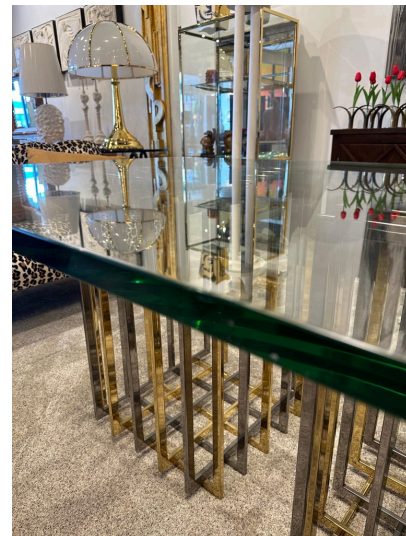

PIERRE CARDIN CAGE STYLE BASE DINING TABLE IN MIXED-METALS

This table is comprised of TWO Pierre Cardin cage style bases in nickel and brass interlocking flat bars (can be used as square shown here or in diamond shapes). The 1 inch thick glass top is also a wonderful Italian green tone edge glass which is rare to find in this condition. Perfect as a dining table or desk.

KEY WORDS: Romeo Rega, Maison Jansen.

SKU: LU832831499752 | **Categories:** [Tables & Desks](#) | **Tags:** [Style of Maison Jansen](#), [Style of Romeo Rega](#)

GALLERY IMAGES

ADDITIONAL INFORMATION

Style	Mid-Century Modern (Of the Period)
Date of Manufacture	1970's
Dimensions	Height: 29.25 in Width: 72 in Depth: 42 in
Sold As	Single
Materials and Techniques	Glass, Brass, Nickel
Place of Origin	United States
Period	1970 - 1979

Condition

Good - Wear consistent with age and use. Minimal scratches to top of glass plateau, the bases are very clean and shiny.