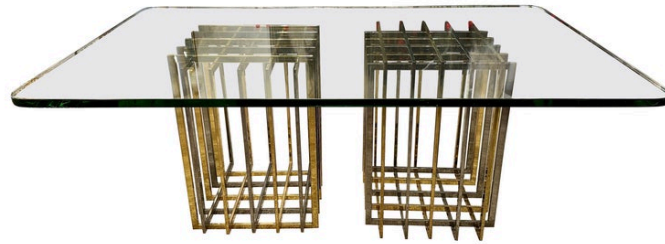

PIERRE CARDIN CAGE STYLE BASE DINING TABLE IN MIXED-METALS

This table is comprised of TWO Pierre Cardin cage style bases in nickel and brass interlocking flat bars (can be used as square shown here or in diamond shapes). The 1 inch thick glass top is also a wonderful Italian green tone edge glass which is rare to find in this condition. Perfect as a dining table or desk.

KEY WORDS: Romeo Rega, Maison Jansen.

SKU: LU832831499752 | **Categories:** [Tables & Desks](#) | **Tags:** [Style of Maison Jansen](#), [Style of Romeo Rega](#)

GALLERY IMAGES

ADDITIONAL INFORMATION

Style	Mid-Century Modern (Of the Period)
Date of Manufacture	1970's
Dimensions	Height: 29.25 in Width: 72 in Depth: 42 in
Sold As	Single
Materials and Techniques	Glass, Brass, Nickel
Place of Origin	United States
Period	1970 - 1979

Condition

Good - Wear consistent with age and use. Minimal scratches to top of glass plateau, the bases are very clean and shiny.