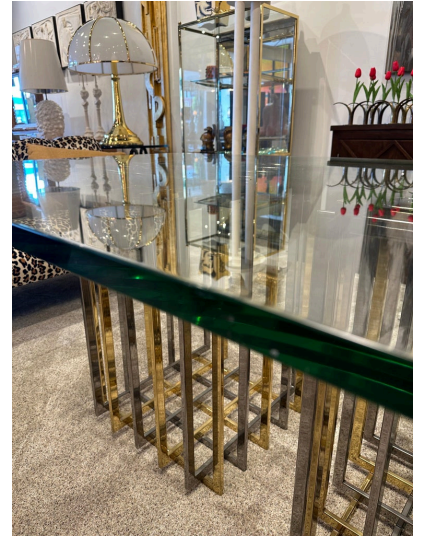

PIERRE CARDIN CAGE STYLE BASE DINING TABLE IN MIXED-METALS

This table is comprised of TWO Pierre Cardin cage style bases in nickel and brass interlocking flat bars (can be used as square shown here or in diamond shapes). The 1 inch thick glass top is also a wonderful Italian green tone edge glass which is rare to find in this condition. Perfect as a dining table or desk.

KEY WORDS: Romeo Rega, Maison Jansen.

SKU: LU832831499752 | **Categories:** [Tables & Desks](#) | **Tags:** [Style of Maison Jansen](#), [Style of Romeo Rega](#)

GALLERY IMAGES

ADDITIONAL INFORMATION

Style	Mid-Century Modern (Of the Period)
Date of Manufacture	1970's
Dimensions	Height: 29.25 in Width: 72 in Depth: 42 in
Sold As	Single
Materials and Techniques	Glass, Brass, Nickel
Place of Origin	United States
Period	1970 - 1979

Condition

Good - Wear consistent with age and use. Minimal scratches to top of glass plateau, the bases are very clean and shiny.