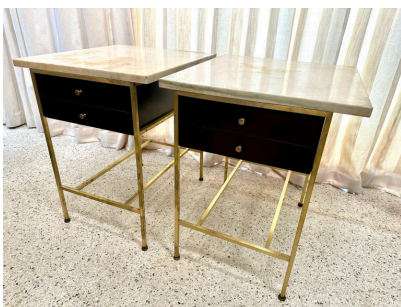

PAUL MCCOBB SIDE TABLES #8712 WITH ORIGINAL MARBLE TOPS, PAIR

Rare pair of Paul McCobb side tables retaining the original marble tops. Part of the Irwin Collection by Calvin Furniture Co.. McCobb employs a wonderful mix of dark brown Mahogany and brass. The wood two-drawer case is suspended in an architectural metal frame and topped with a 1" thick marble top. These work equally well as end tables or nightstands. Metal tags to drawer interiors.

SKU: LU832838130462 | **Categories:** [Tables & Desks](#) | **Tags:** [Paul McCobb](#)

GALLERY IMAGES

ADDITIONAL INFORMATION

Date of Manufacture	1950's
Dimensions	Height: 25.5 in Width: 20 in Depth: 22 in
Sold As	Set of 2
Materials and Techniques	Brass, Mahogany, Marble
Place of Origin	United States
Period	1950 - 1959
Condition	Good - Wear consistent with age and use. marble shows signs of wear and use, no major issues. Wood and brass bases are restored beautifully.
Style	Mid-Century Modern (Of the Period)