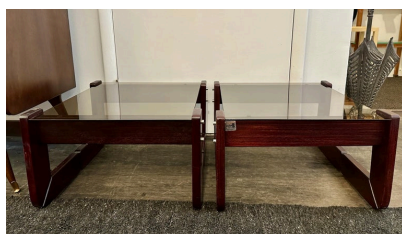

## PAIR OF MID-CENTURY BRAZILIAN ROSEWOOD END TABLES BY PERCIVAL LAFER

Pair of rosewood end tables with smoked glass plateaus designed by Percival Lafer - Brazil 1960's. Original label on this piece is visible in detail pics and video.

## ADDITIONAL INFORMATION

<b>Date of Manufacture</b>	1960's
<b>Dimensions</b>	Height: 13 in Width: 23.5 in Depth: 22 in
<b>Sold As</b>	Single Item
<b>Materials and Techniques</b>	Rosewood, Smoked Glass
<b>Place of Origin</b>	Brazil
<b>Period</b>	1960 - 1969
<b>Condition</b>	Good - Wear consistent with age and use. Glass is fine condition and the wood is also very clean with minor nicks from regular use. SEE detail images.
<b>Style</b>	Mid-Century Modern (Of the Period)