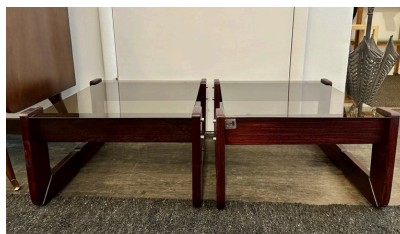

PAIR OF MID-CENTURY BRAZILIAN ROSEWOOD END TABLES BY PERCIVAL LAFER

Pair of rosewood end tables with smoked glass plateaus designed by Percival Lafer - Brazil 1960's. Original label on this piece is visible in detail pics and video.

SKU: U832840717192 | **Categories:** [Tables & Desks](#) | **Tags:** [Percival Lafer](#)

GALLERY IMAGES

ADDITIONAL INFORMATION

Date of Manufacture	1960's
Dimensions	Height: 13 in Width: 23.5 in Depth: 22 in
Sold As	Single Item
Materials and Techniques	Rosewood, Smoked Glass
Place of Origin	Brazil
Period	1960 - 1969
Condition	Good - Wear consistent with age and use. Glass is fine condition and the wood is also very clean with minor nicks from regular use. SEE detail images.
Style	Mid-Century Modern (Of the Period)