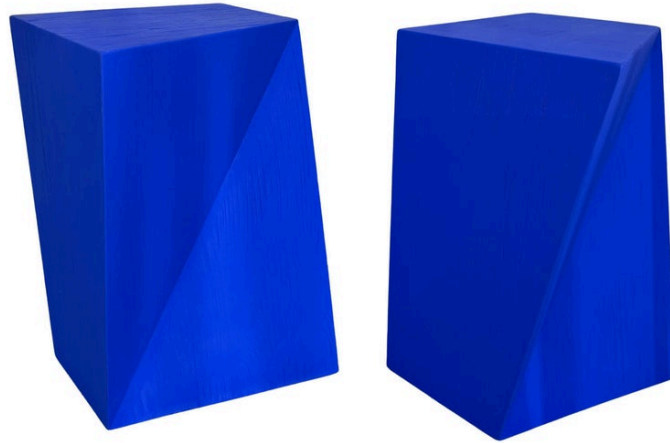

## GEOMETRIC DESIGN YVES K. BLUE WOOD SIDE TABLES, PAIR

These extremely FUN and CHIC faceted side tables in a very geometric design, finished in a VIVID Yves Klein Blue color. They are identical in design and can be turned various ways and get a completely unique look.

**SKU:** LU832844120782 | **Categories:** [Tables & Desks](#) | **Tags:** [Yves Klein Blue](#)

## ADDITIONAL INFORMATION

<b>Date of Manufacture</b>	1990's
<b>Dimensions</b>	Height: 20 in Width: 12.5 in Depth: 12 in
<b>Sold As</b>	Set of 2
<b>Materials and Techniques</b>	Wood, Painted
<b>Place of Origin</b>	France
<b>Period</b>	1990 - 1999
<b>Condition</b>	Good - Additions or alterations made to the original: The brass rod and iron base are studio crafted and contemporary to accommodate the antique machine cog top. Wear consistent with age and use. Wood mold plateau is antique and shows age and wear which is what makes it so cool.
<b>Style</b>	Post Modern (of the period)