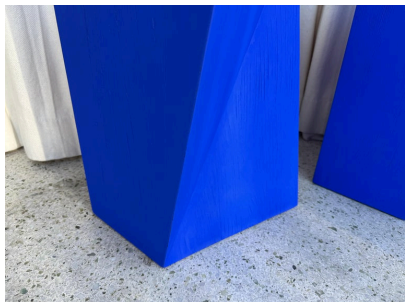

## GEOMETRIC DESIGN YVES K. BLUE WOOD SIDE TABLES, PAIR

These extremely FUN and CHIC faceted side tables in a very geometric design, finished in a VIVID Yves Klein Blue color. They are identical in design and can be turned various ways and get a completely unique look.

## ADDITIONAL INFORMATION

<b>Date of Manufacture</b>	1990's
<b>Dimensions</b>	Height: 20 in Width: 12.5 in Depth: 12 in
<b>Sold As</b>	Set of 2
<b>Materials and Techniques</b>	Wood, Painted
<b>Place of Origin</b>	France
<b>Period</b>	1990 - 1999
<b>Condition</b>	Good - Additions or alterations made to the original: The brass rod and iron base are studio crafted and contemporary to accommodate the antique machine cog top. Wear consistent with age and use. Wood mold plateau is antique and shows age and wear which is what makes it so cool.
<b>Style</b>	Post Modern (of the period)