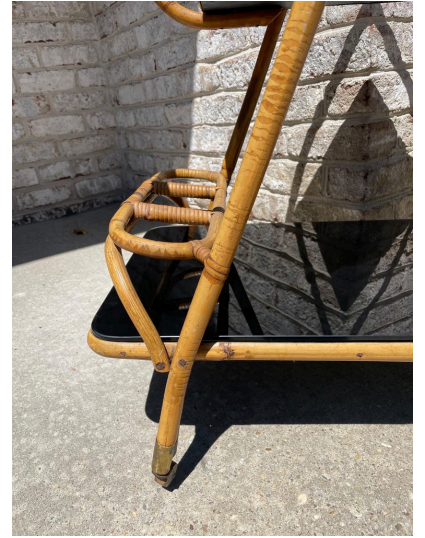

## BAMBOO TROLLEY CART BY BONACINA

A fantastic bent bamboo trolley cart with bottle holder dividers. This piece has its original blue laminate design and black glass tops which were added later to really elevate the beauty of this Italian mid-century design. Glass can be removed easily if desired. Screw details and working wheels - original. You have the option of using either of the tops.

## GALLERY IMAGES

## ADDITIONAL INFORMATION

<b>Style</b>	Mid-Century Modern (of the period)
<b>Date of Manufacture</b>	1960's
<b>Dimensions</b>	Height: 26" Width: 26" Depth: 18"
<b>Sold As</b>	One piece
<b>Materials and Techniques</b>	Bamboo, Glass, Laminate
<b>Place of Origin</b>	Italy
<b>Period</b>	1960's

**Condition**

Good - Wear consistent with age and use. Glass has no chips and laminate is very clean as original. Bamboo is solid and shows normal wear from use. Wheels roll easily.