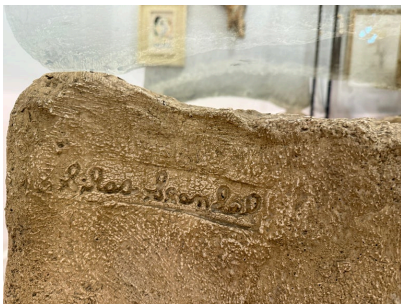

1970'S SILAS SEANDEL CAST SOLID RESIN DESK OR DINING TABLE - SIGNED

This multi-functional original SIGNED Silas Seandel table can be easily used as a desk or dining table. Very natural and organic ribbon shaped base in cast solid resin to resemble concrete - SIGNATURE on base.

SKU: LU832847060492 | **Categories:** [Tables & Desks](#) | **Tags:** [Silas Seandel](#)

GALLERY IMAGES

ADDITIONAL INFORMATION

Date of Manufacture	1970's
Dimensions	Height: 29 in Width: 60 in Depth: 40 in
Sold As	Single item
Materials and Techniques	Resin, Glass
Place of Origin	United States
Period	1970 - 1979
Condition	Good - Wear consistent with age and use. NO chips or issues whatsoever - excellent original vintage.
Style	Mid-Century Modern (Of the Period)