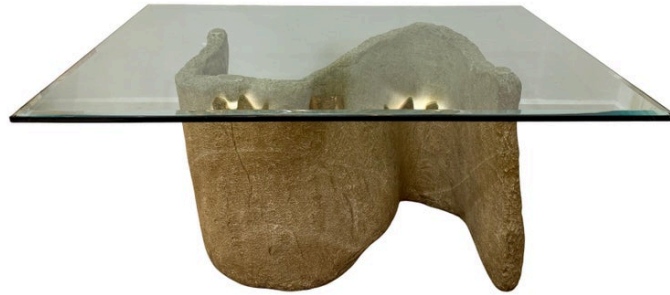

1970'S SILAS SEANDEL CAST SOLID RESIN DESK OR DINING TABLE - SIGNED

This multi-functional original SIGNED Silas Seandel table can be easily used as a desk or dining table. Very natural and organic ribbon shaped base in cast solid resin to resemble concrete - SIGNATURE on base.

SKU: LU832847060492 | **Categories:** [Tables & Desks](#) | **Tags:** [Silas Seandel](#)

GALLERY IMAGES

ADDITIONAL INFORMATION

Date of Manufacture	1970's
Dimensions	Height: 29 in Width: 60 in Depth: 40 in
Sold As	Single item
Materials and Techniques	Resin, Glass
Place of Origin	United States
Period	1970 - 1979
Condition	Good - Wear consistent with age and use. NO chips or issues whatsoever - excellent original vintage.
Style	Mid-Century Modern (Of the Period)