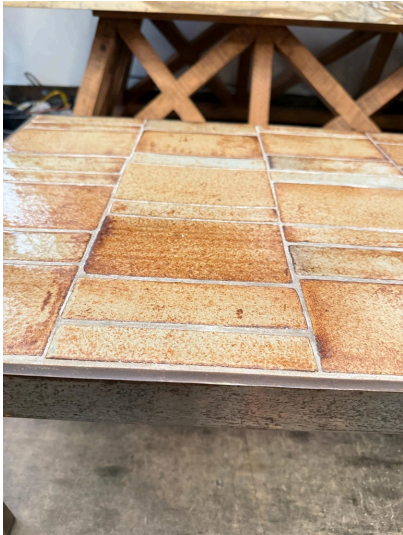

1960'S SIGNED ROGER CAPRON STEEL AND CERAMIC TOP COFFEE TABLE

A lovely earth-tones ceramic top on steel frame coffee table by Roger Capron (signed). Lovely vintage condition which accentuates the patina to aged steel frame. Ceramics are perfect and rich coloring. Made in Vallauris, France, this table depicts a lovely rooster, stylized like ONLY Capron can do.

SKU: LU832846675012 | **Categories:** [Tables & Desks](#) | **Tags:** [Roger Capron](#)

GALLERY IMAGES

ADDITIONAL INFORMATION

Date of Manufacture	1960's
Dimensions	Height: 12 in Width: 36.5 in Depth: 17.25 in
Sold As	Single item
Materials and Techniques	Ceramic, Steel
Place of Origin	France
Period	1960 - 1969
Condition	Good - Wear consistent with age and use. patina to steel frame, ceramics are all great original condition.

Style

Mid-Century Modern (Of the Period)