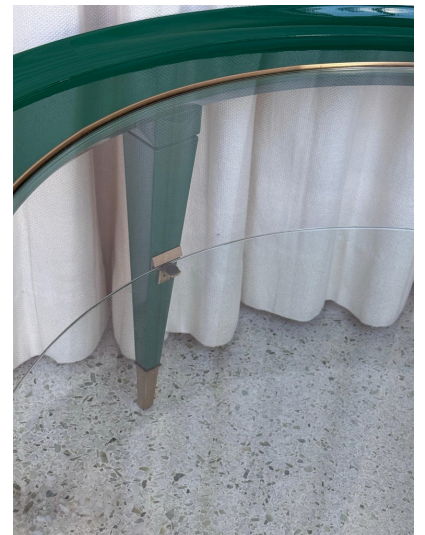

## 1950'S ITALIAN ROUND TWO-TIERED COCKTAIL TABLE

This newly restored in high-gloss malachite green lacquered wood with original bronze fixtures. Exceptional craftsmanship, upper round tier has raised edge and a bronze trim surrounding the top glass. Bronze sabots to feet add that classic Italian touch of chic!

## ADDITIONAL INFORMATION

<b>Date of Manufacture</b>	1950's
<b>Dimensions</b>	Height: 18.5 in Diameter: 38.5 in
<b>Sold As</b>	Single item
<b>Materials and Techniques</b>	Copper, Walnut, Turned
<b>Place of Origin</b>	Italy
<b>Period</b>	1950 - 1959
<b>Condition</b>	Good - Refinished. Wear consistent with age and use. restored lacquer and bronze original fittings. One small flea-bite chip to lower level glass.
<b>Style</b>	Mid-Century Modern (Of the Period)