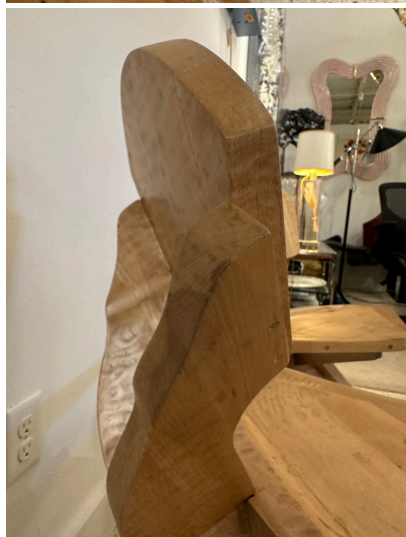

PAIR OF STUDIO ART CHAIRS IN CARVED WOOD

This pair of hand crafted sculptural wood chairs feature 3 legs and extraordinary details to back rest and seat - SEE detail images and video provided. Architecturally wonderful!

Measures: Seat depth is 15" while overall depth is 27".

SKU: LU832834163842 | **Categories:** [Seating](#) | **Tags:** [hand-crafted](#)

GALLERY IMAGES

ADDITIONAL INFORMATION

Style	Folk Art (In the Style Of)
Date of Manufacture	1960's
Dimensions	Height: 33 in Width: 25 in Depth: 27 in Seat Height: 18.75
Sold As	Set of 2
Materials and Techniques	Wood
Place of Origin	Bulgaria
Period	1960 - 1969

Condition

Good - Wear consistent with age and use. ALL original and natural wood - solid construction and actually comfortable.