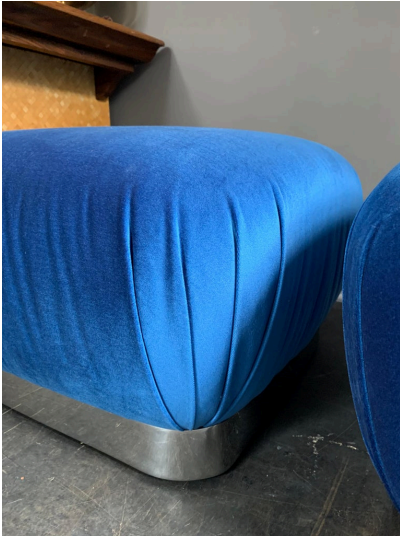

## PAIR OF KARL SPRINGER "SOUFFLE OTTOMAN" IN BLUE VELVET

Original pair of Karl Springer Souffle ottomans/poufs on casters for easy moving. Polished steel base and blue velvet upholstery.

**SKU:** LU832820864312 | **Categories:** [Seating](#) | **Tags:** [Karl Springer](#)

## ADDITIONAL INFORMATION

<b>Weight</b>	80 lbs
<b>Style</b>	Mid-century
<b>Date of Manufacture</b>	1980's
<b>Dimensions</b>	Height: 17.5 in. Width: 27 in. Depth: 27 in. Seat Height: 17.5 in.
<b>Sold As</b>	Set of 2
<b>Materials and Techniques</b>	steel, velvet
<b>Place of Origin</b>	USA
<b>Period</b>	1980's
<b>Condition</b>	Good - Reupholstered. Wear consistent with age and use. nothing to note, very clean condition.