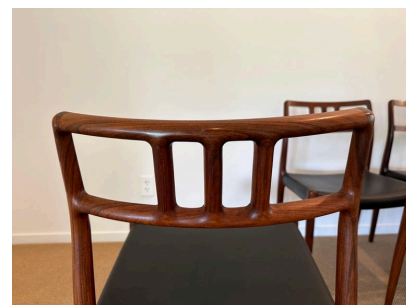

## MODEL 79 ROSEWOOD CHAIRS BY NIELS O. MØLLER FOR J.L. MØLLERS MØBELFABRIK

This stunning set of 8 vintage rosewood Danish dining room chairs by Niels O. Møller are finished in very high quality black leather seats. They are in hardly used condition labelled to underside. Set of eight dining chairs, Model 79 by Niels O. Møller. Branded manufacturer's mark to underside of each.

## ADDITIONAL INFORMATION

<b>Style</b>	Scandinavian Modern (Of the Period)
<b>Date of Manufacture</b>	1960's
<b>Dimensions</b>	Height: 31 in Width: 19.5 in Depth: 17 in Seat Height: 18 in
<b>Sold As</b>	Set of 8
<b>Materials and Techniques</b>	Leather, Rosewood
<b>Place of Origin</b>	Denmark
<b>Period</b>	1960 - 1969