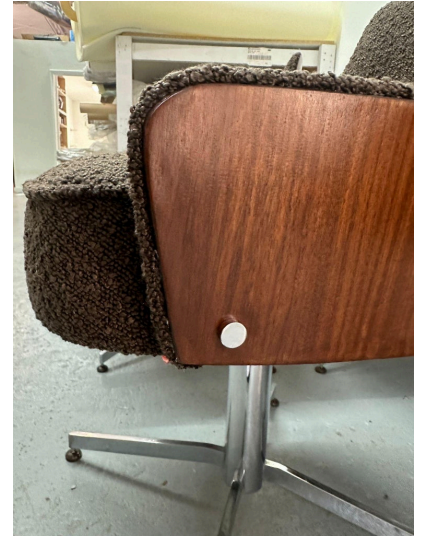

## MILO BAUGHMAN MAHOGANY VENEER & CHROME SWIVEL DINING ROOM CHAIRS - SET OF SIX

In the manner of Jacques Adnet, these six French oak dining chairs with lattice back and tapering legs have been reupholstered in a thick charcoal gray linen fabric. They are sturdy and restored beautifully.

## ADDITIONAL INFORMATION

**Date of Manufacture**

1960's

**Dimensions**

Height: 29.5 in  
Width: 21 in  
Depth: 22 in  
Seat Height: 19.5 in

**Sold As**

Set of Six

**Materials and Techniques**

Boucle, Wood, Chrome

**Place of Origin**

United States

**Period**

1960 - 1969

**Condition**

Good - Reupholstered. Wear consistent with age and use. chrome is vintage and shows wear and age, feet to chairs show oxidization - SEE detail images. NEW boucle fabric. They are wonderfully comfortable and solid.