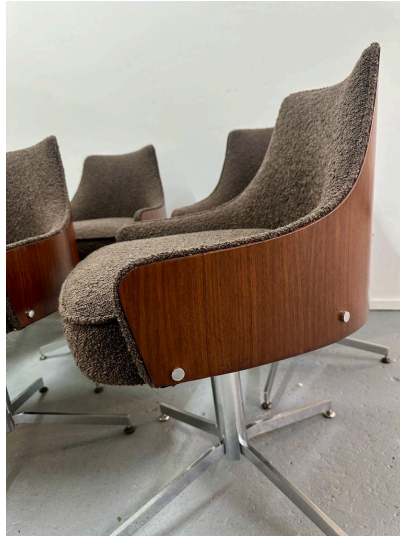

## MILO BAUGHMAN MAHOGANY VENEER & CHROME SWIVEL DINING ROOM CHAIRS - SET OF SIX

In the manner of Jacques Adnet, these six French oak dining chairs with lattice back and tapering legs have been reupholstered in a thick charcoal gray linen fabric. They are sturdy and restored beautifully.

## ADDITIONAL INFORMATION

**Date of Manufacture**

1960's

**Dimensions**

Height: 29.5 in  
Width: 21 in  
Depth: 22 in  
Seat Height: 19.5 in

**Sold As**

Set of Six

**Materials and Techniques**

Boucle, Wood, Chrome

**Place of Origin**

United States

**Period**

1960 - 1969

**Condition**

Good - Reupholstered. Wear consistent with age and use. chrome is vintage and shows wear and age, feet to chairs show oxidization - SEE detail images. NEW boucle fabric. They are wonderfully comfortable and solid.