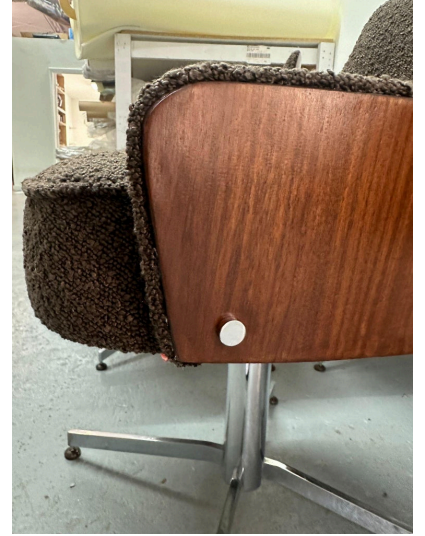

MILO BAUGHMAN MAHOGANY VENEER & CHROME SWIVEL DINING ROOM CHAIRS - SET OF SIX

In the manner of Jacques Adnet, these six French oak dining chairs with lattice back and tapering legs have been reupholstered in a thick charcoal gray linen fabric. They are sturdy and restored beautifully.

SKU: LU832840941052 | **Categories:** [Seating](#) | **Tags:** [Milo Baughman](#)

GALLERY IMAGES

ADDITIONAL INFORMATION

Date of Manufacture

1960's

Dimensions

Height: 29.5 in
Width: 21 in
Depth: 22 in
Seat Height: 19.5 in

Sold As

Set of Six

Materials and Techniques

Boucle, Wood, Chrome

Place of Origin

United States

Period

1960 - 1969

Condition

Good - Reupholstered. Wear consistent with age and use. chrome is vintage and shows wear and age, feet to chairs show oxidization - SEE detail images. NEW boucle fabric. They are wonderfully comfortable and solid.