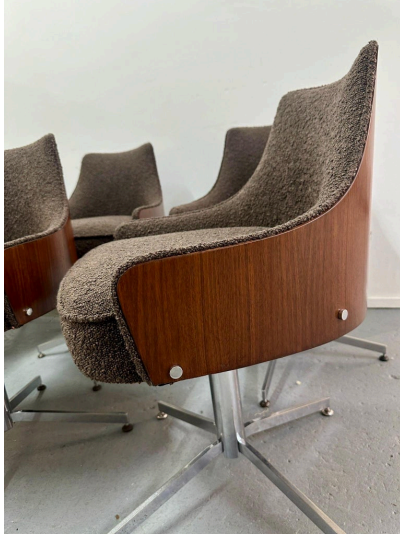

MILO BAUGHMAN MAHOGANY VENEER & CHROME SWIVEL DINING ROOM CHAIRS - SET OF SIX

In the manner of Jacques Adnet, these six French oak dining chairs with lattice back and tapering legs have been reupholstered in a thick charcoal gray linen fabric. They are sturdy and restored beautifully.

SKU: LU832840941052 | **Categories:** [Seating](#) | **Tags:** [Milo Baughman](#)

GALLERY IMAGES

ADDITIONAL INFORMATION

Date of Manufacture

1960's

Dimensions

Height: 29.5 in
Width: 21 in
Depth: 22 in
Seat Height: 19.5 in

Sold As

Set of Six

Materials and Techniques

Boucle, Wood, Chrome

Place of Origin

United States

Period

1960 - 1969

Condition

Good - Reupholstered. Wear consistent with age and use. chrome is vintage and shows wear and age, feet to chairs show oxidization - SEE detail images. NEW boucle fabric. They are wonderfully comfortable and solid.