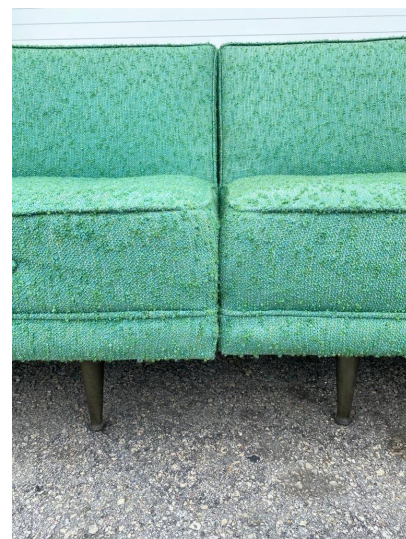

MID-CENTURY MODERN 2-PIECE SECTIONAL SOFA

This very Mid-Century Modern sectional sofa in original fabric shows the wonderful Classic architectural design of the era. Low and deep, we left this beauty in its as-found condition so you can select your own fabric. We offer re-upholstery and restoration service for this at a separate cost.

Left section: 60.5 inches wide, 33.5 inches deep, 27 inches high, 14 inches seat height
Right section: 96.5 inches wide, 33.5 inches deep, 27 inches high, 14 inches seat height.

SKU: LU832833316342 | **Categories:** [Seating](#) | **Tags:** [Classic Mid-Century](#)

GALLERY IMAGES

ADDITIONAL INFORMATION

Style	Mid-Century Modern (Of the Period)
Date of Manufacture	1950's
Dimensions	Height: 27 in
	Width: 157 in
	Depth: 33.5 in
	Seat Height: 14 in
Sold As	Single Item
Materials and Techniques	Brass, Fabric
Place of Origin	United States
Period	1950 - 1959

Condition

Good - Wear consistent with age and use. Minor losses.
Original fabric has normal spots, tears, etc as is normal for the
age. Solid structurally and retains all original pillows.