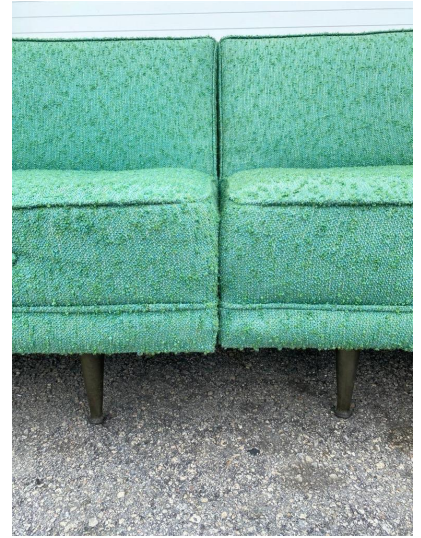

## MID-CENTURY MODERN 2-PIECE SECTIONAL SOFA

This very Mid-Century Modern sectional sofa in original fabric shows the wonderful Classic architectural design of the era. Low and deep, we left this beauty in its as-found condition so you can select your own fabric. We offer re-upholstery and restoration service for this at a separate cost.

Left section: 60.5 inches wide, 33.5 inches deep, 27 inches high, 14 inches seat height  
Right section: 96.5 inches wide, 33.5 inches deep, 27 inches high, 14 inches seat height.

**SKU:** LU832833316342 | **Categories:** [Seating](#) | **Tags:** [Classic Mid-Century](#)

## ADDITIONAL INFORMATION

<b>Style</b>	Mid-Century Modern (Of the Period)
<b>Date of Manufacture</b>	1950's
<b>Dimensions</b>	Height: 27 in
	Width: 157 in
	Depth: 33.5 in
	Seat Height: 14 in
<b>Sold As</b>	Single Item
<b>Materials and Techniques</b>	Brass, Fabric
<b>Place of Origin</b>	United States
<b>Period</b>	1950 - 1959

**Condition**

Good - Wear consistent with age and use. Minor losses.  
Original fabric has normal spots, tears, etc as is normal for the age. Solid structurally and retains all original pillows.