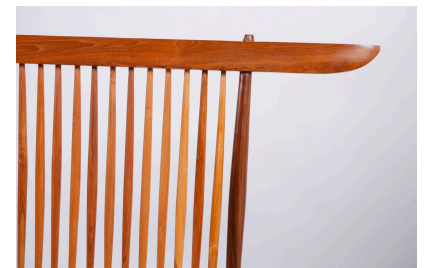

LIVE EDGE EXCEPTIONAL WALNUT SLAB BENCH

Nakashima style. Extremely well crafted, stylish and heavy!

SKU: U12071681022397 | **Categories:** [Seating](#) | **Tags:** [Nakashima \(style of\)](#)

GALLERY IMAGES

ADDITIONAL INFORMATION

Style	Brutalist (In the Style Of)
Date of Manufacture	20th Century
Dimensions	Height: 41.5 in Width: 83.25 in Depth: 34.5 in Seat Height: 17 in
Sold As	Single item
Materials and Techniques	Wood
Place of Origin	unknown
Period	20th Century
Condition	Good - Wear consistent with age and use. Excellent vintage.