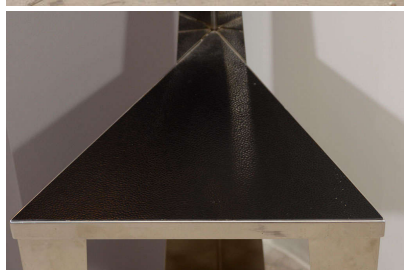

ITALIAN GEOMETRIC MIRROR POLISHED STAINLESS STEEL SIDECHAIR

Sculptural, this well crafted mirror polished stainless steel chair with triangle and geometric design is a piece of art. Seat is a black textured enamel.

SKU: 12070683281404 | **Categories:** [Seating](#) | **Tags:** [Post Modern](#)

GALLERY IMAGES

ADDITIONAL INFORMATION

Style	Post Modern (of the period)
Date of Manufacture	1970's
Dimensions	Height: 38.5 in Width: 16 in Depth: 16.5 in Seat Height: 20.5 in
Sold As	Individual Item
Materials and Techniques	Stainless Steel
Place of Origin	Italy
Period	1970 - 1979
Condition	Good - Wear consistent with age and use. excellent vintage, some scratches and wear from use.