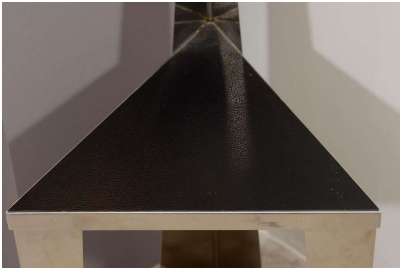

ITALIAN GEOMETRIC MIRROR POLISHED STAINLESS STEEL SIDECHAIR

Sculptural, this well crafted mirror polished stainless steel chair with triangle and geometric design is a piece of art. Seat is a black textured enamel.

SKU: 12070683281404 | **Categories:** [Seating](#) | **Tags:** [Post Modern](#)

GALLERY IMAGES

ADDITIONAL INFORMATION

Style	Post Modern (of the period)
Date of Manufacture	1970's
Dimensions	Height: 38.5 in Width: 16 in Depth: 16.5 in Seat Height: 20.5 in
Sold As	Individual Item
Materials and Techniques	Stainless Steel
Place of Origin	Italy
Period	1970 - 1979
Condition	Good - Wear consistent with age and use. excellent vintage, some scratches and wear from use.