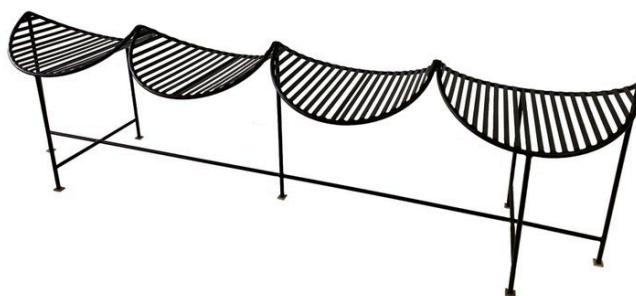

IRON FOUR-SEAT POWDER-COATED BENCH

This four-seat "eye-lash" design bench in powder-coated iron and square brass base at feet. This is perfect for a mud-room, foyer, floating in any space. VERY comfortable seating.

SKU: LU832835066162 | **Categories:** [Seating](#) | **Tags:** [Industrial Style](#)

GALLERY IMAGES

ADDITIONAL INFORMATION

Style	Industrial (In the Style Of)
Date of Manufacture	2020
Dimensions	Height: 22.5 in Width: 79 in Depth: 17 in Seat Height: 17 in
Sold As	Single Item
Materials and Techniques	Iron, Powder Coated
Place of Origin	United States
Period	21st Century
Condition	Good - Wear consistent with age and use. This has been newly powder-coated in Black bronze matte finish.