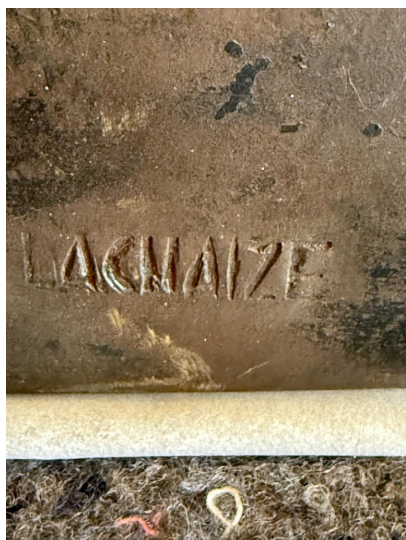

SIGNED IRON FISH SCULPTURE BY LACHAIZE

This fantastic brutal style full body fish skeleton sculpture plaque shows exceptional bronze texture over iron. Details are quite amazing and is ready to hang as-is. SIGNED to bottom right "LACHAIZE".

SKU: LU832843018372 | **Categories:** [Sculptures](#), [Wall Decor](#) | **Tags:** [Brutalist](#)

GALLERY IMAGES

ADDITIONAL INFORMATION

Date of Manufacture	1940's
Dimensions	Height: 14.5 in Width: 32 in Depth: 4 in
Sold As	Single Item
Materials and Techniques	Iron
Place of Origin	France
Period	1940 - 1949
Condition	Good - Wear consistent with age and use. Wonderful patina and oxidized according to age and exposure, but in great ready to hang condition.