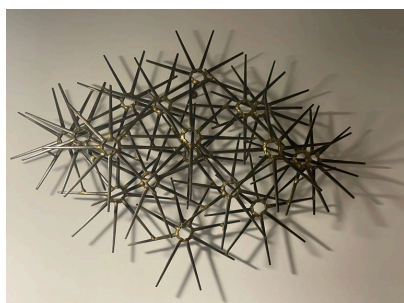

RON SCHMIDT LARGE BRUTALIST SCULPTURE, 1960'S

Mid-Century Modern Brutalist wall sculpture by Ron Schmidt circa 1960's. Made of cut nail, assembled and detailed with brass welding. Pinwheel pattern. Very nice condition.

SKU: LU832829876392 | **Categories:** [Sculptures](#), [Wall Decor](#) | **Tags:** [Ron Schmidt](#)

GALLERY IMAGES

ADDITIONAL INFORMATION

Style	Brutal (of the period) Ron Schmidt (Artist)
Place of Origin	United States
Date of Manufacture	1960's
Period	1960 - 1969
Materials and Techniques	Brass, Iron
Condition	Good - Wear consistent with age and use.
Dimensions	Height: 21.5 in Width: 29 in Depth: 7 in