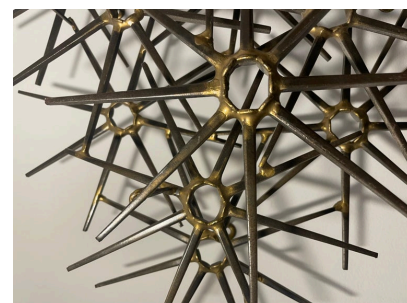

RON SCHMIDT LARGE BRUTALIST SCULPTURE, 1960'S

Mid-Century Modern Brutalist wall sculpture by Ron Schmidt circa 1960's. Made of cut nail, assembled and detailed with brass welding. Pinwheel pattern. Very nice condition.

SKU: LU832829876392 | **Categories:** [Sculptures](#), [Wall Decor](#) | **Tags:** [Ron Schmidt](#)

GALLERY IMAGES

ADDITIONAL INFORMATION

Style	Brutal (of the period) Ron Schmidt (Artist)
Place of Origin	United States
Date of Manufacture	1960's
Period	1960 - 1969
Materials and Techniques	Brass, Iron
Condition	Good - Wear consistent with age and use.
Dimensions	Height: 21.5 in Width: 29 in Depth: 7 in