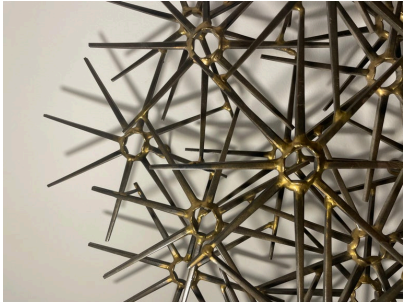

RON SCHMIDT LARGE BRUTALIST SCULPTURE, 1960'S

Mid-Century Modern Brutalist wall sculpture by Ron Schmidt circa 1960's. Made of cut nail, assembled and detailed with brass welding. Pinwheel pattern. Very nice condition.

SKU: LU832829876392 | **Categories:** [Sculptures](#), [Wall Decor](#) | **Tags:** [Ron Schmidt](#)

GALLERY IMAGES

ADDITIONAL INFORMATION

Style	Brutal (of the period) Ron Schmidt (Artist)
Place of Origin	United States
Date of Manufacture	1960's
Period	1960 - 1969
Materials and Techniques	Brass, Iron
Condition	Good - Wear consistent with age and use.
Dimensions	Height: 21.5 in Width: 29 in Depth: 7 in