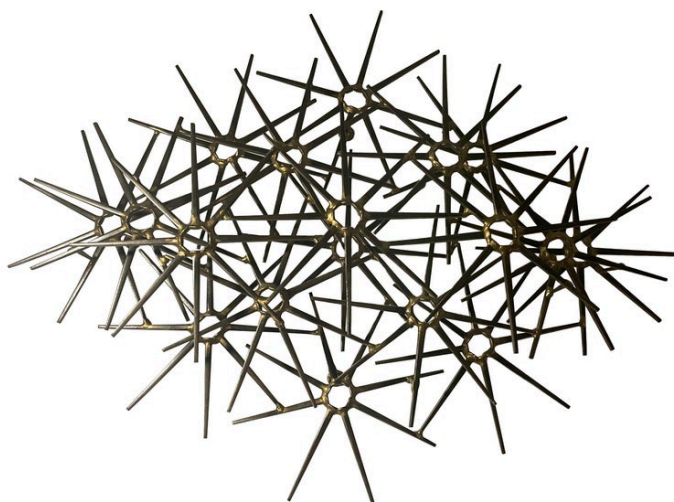

RON SCHMIDT LARGE BRUTALIST SCULPTURE, 1960'S

Mid-Century Modern Brutalist wall sculpture by Ron Schmidt circa 1960's. Made of cut nail, assembled and detailed with brass welding. Pinwheel pattern. Very nice condition.

SKU: LU832829876392 | **Categories:** [Sculptures](#), [Wall Decor](#) | **Tags:** [Ron Schmidt](#)

GALLERY IMAGES

ADDITIONAL INFORMATION

Style	Brutal (of the period) Ron Schmidt (Artist)
Place of Origin	United States
Date of Manufacture	1960's
Period	1960 - 1969
Materials and Techniques	Brass, Iron
Condition	Good - Wear consistent with age and use.
Dimensions	Height: 21.5 in Width: 29 in Depth: 7 in