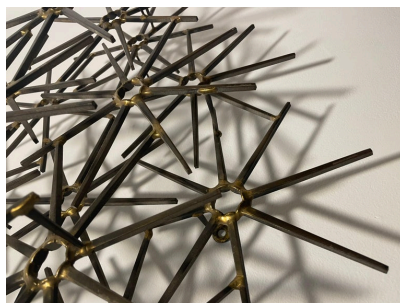

## RON SCHMIDT LARGE BRUTALIST SCULPTURE, 1960'S

Mid-Century Modern Brutalist wall sculpture by Ron Schmidt circa 1960's. Made of cut nail, assembled and detailed with brass welding. Pinwheel pattern. Very nice condition.

## **ADDITIONAL INFORMATION**

<b>Style</b>	Brutal (of the period) Ron Schmidt (Artist)
<b>Place of Origin</b>	United States
<b>Date of Manufacture</b>	1960's
<b>Period</b>	1960 - 1969
<b>Materials and Techniques</b>	Brass, Iron
<b>Condition</b>	Good - Wear consistent with age and use.
<b>Dimensions</b>	Height: 21.5 in Width: 29 in Depth: 7 in