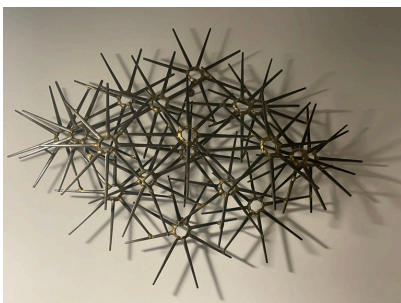

## RON SCHMIDT LARGE BRUTALIST SCULPTURE, 1960'S

Mid-Century Modern Brutalist wall sculpture by Ron Schmidt circa 1960's. Made of cut nail, assembled and detailed with brass welding. Pinwheel pattern. Very nice condition.

## **ADDITIONAL INFORMATION**

<b>Style</b>	Brutal (of the period) Ron Schmidt (Artist)
<b>Place of Origin</b>	United States
<b>Date of Manufacture</b>	1960's
<b>Period</b>	1960 - 1969
<b>Materials and Techniques</b>	Brass, Iron
<b>Condition</b>	Good - Wear consistent with age and use.
<b>Dimensions</b>	Height: 21.5 in Width: 29 in Depth: 7 in