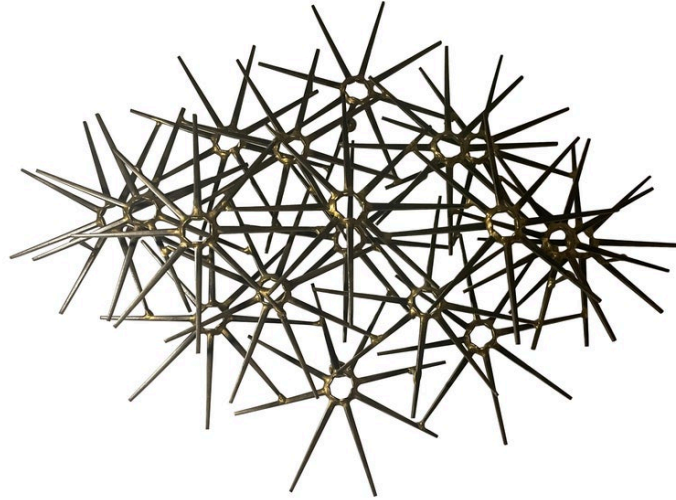

## RON SCHMIDT LARGE BRUTALIST SCULPTURE, 1960'S

Mid-Century Modern Brutalist wall sculpture by Ron Schmidt circa 1960's. Made of cut nail, assembled and detailed with brass welding. Pinwheel pattern. Very nice condition.

**SKU:** LU832829876392 | **Categories:** [Sculptures](#), [Wall Decor](#) | **Tags:** [Ron Schmidt](#)

## **ADDITIONAL INFORMATION**

<b>Style</b>	Brutal (of the period) Ron Schmidt (Artist)
<b>Place of Origin</b>	United States
<b>Date of Manufacture</b>	1960's
<b>Period</b>	1960 - 1969
<b>Materials and Techniques</b>	Brass, Iron
<b>Condition</b>	Good - Wear consistent with age and use.
<b>Dimensions</b>	Height: 21.5 in Width: 29 in Depth: 7 in