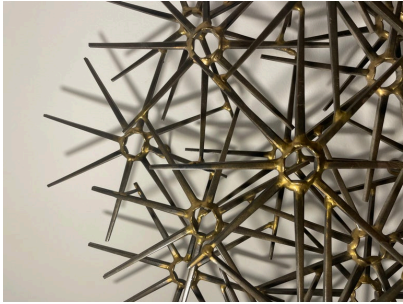

## RON SCHMIDT LARGE BRUTALIST SCULPTURE, 1960'S

Mid-Century Modern Brutalist wall sculpture by Ron Schmidt circa 1960's. Made of cut nail, assembled and detailed with brass welding. Pinwheel pattern. Very nice condition.

## **ADDITIONAL INFORMATION**

<b>Style</b>	Brutal (of the period) Ron Schmidt (Artist)
<b>Place of Origin</b>	United States
<b>Date of Manufacture</b>	1960's
<b>Period</b>	1960 - 1969
<b>Materials and Techniques</b>	Brass, Iron
<b>Condition</b>	Good - Wear consistent with age and use.
<b>Dimensions</b>	Height: 21.5 in Width: 29 in Depth: 7 in