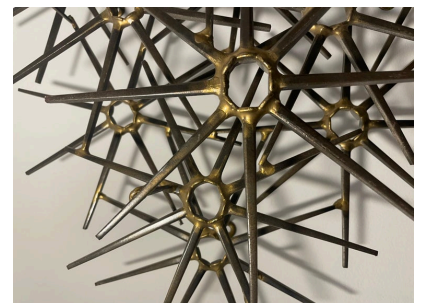

## RON SCHMIDT LARGE BRUTALIST SCULPTURE, 1960'S

Mid-Century Modern Brutalist wall sculpture by Ron Schmidt circa 1960's. Made of cut nail, assembled and detailed with brass welding. Pinwheel pattern. Very nice condition.

## **ADDITIONAL INFORMATION**

<b>Style</b>	Brutal (of the period) Ron Schmidt (Artist)
<b>Place of Origin</b>	United States
<b>Date of Manufacture</b>	1960's
<b>Period</b>	1960 - 1969
<b>Materials and Techniques</b>	Brass, Iron
<b>Condition</b>	Good - Wear consistent with age and use.
<b>Dimensions</b>	Height: 21.5 in Width: 29 in Depth: 7 in