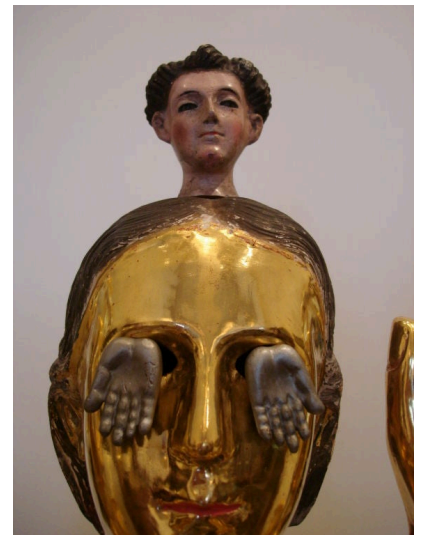

## PEDRO FRIEDEBERG "VENUS OF GALVESTON" TALL GILT SCULPTURE SIGNED

Venus of Galveston, signed Pedro Friedeberg on back right leg and inscribed F-4483 on reverse with title. This piece has 18th century found objects (saints heads, hands.)

## ADDITIONAL INFORMATION

<b>Artist</b>	Pedro Friedeberg
<b>Style</b>	Mid-Century ( of the period)
<b>Place of Origin</b>	Mexico
<b>Date of Manufacture</b>	1960's
<b>Period</b>	1960's
<b>Materials and Techniques</b>	Wood, Gilt
<b>Condition</b>	Excellent - great condition, minor area was professionally restored.
<b>Wear</b>	Minor area was professionally restored, otherwise great condition for age and use.
<b>Dimensions</b>	Height: 60 in Width: 29 in Depth: 21 in