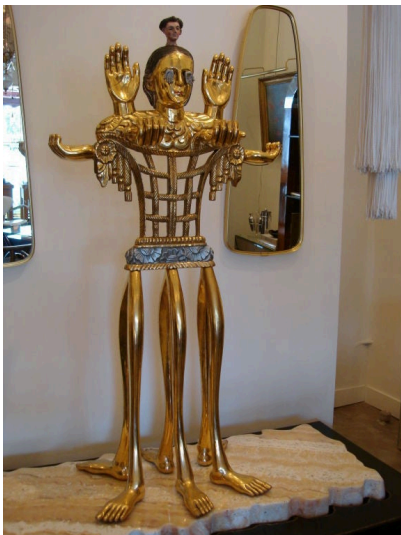

## PEDRO FRIEDEBERG "VENUS OF GALVESTON" TALL GILT SCULPTURE SIGNED

Venus of Galveston, signed Pedro Friedeberg on back right leg and inscribed F-4483 on reverse with title. This piece has 18th century found objects (saints heads, hands.)

## ADDITIONAL INFORMATION

<b>Artist</b>	Pedro Friedeberg
<b>Style</b>	Mid-Century ( of the period)
<b>Place of Origin</b>	Mexico
<b>Date of Manufacture</b>	1960's
<b>Period</b>	1960's
<b>Materials and Techniques</b>	Wood, Gilt
<b>Condition</b>	Excellent - great condition, minor area was professionally restored.
<b>Wear</b>	Minor area was professionally restored, otherwise great condition for age and use.
<b>Dimensions</b>	Height: 60 in Width: 29 in Depth: 21 in