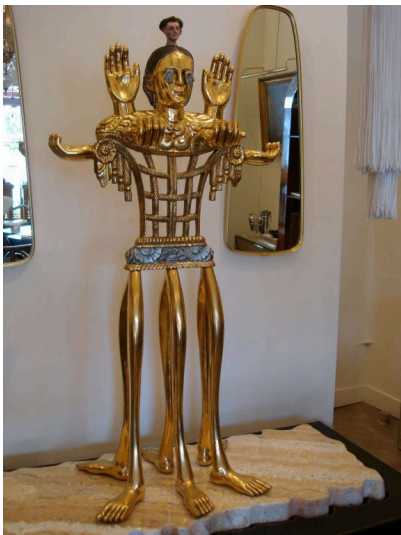

PEDRO FRIEDEBERG "VENUS OF GALVESTON" TALL GILT SCULPTURE SIGNED

Venus of Galveston, signed Pedro Friedeberg on back right leg and inscribed F-4483 on reverse with title. This piece has 18th century found objects (saints heads, hands.)
Provenance: The Estate of Millie and Dr. Leonard Schwartz.

SKU: U11042183281069 | **Categories:** [Sculptures](#) | **Tags:** [Pedro Friedeberg](#)

GALLERY IMAGES

305.851.1347 | info@GustavoOlivieri.com

ADDITIONAL INFORMATION

Artist	Pedro Friedeberg
Style	Mid-Century (of the period)
Place of Origin	Mexico
Date of Manufacture	1960's
Period	1960's
Materials and Techniques	Wood, Gilt
Condition	Excellent - great condition, minor area was professionally restored.
Wear	Minor area was professionally restored, otherwise great condition for age and use.
Dimensions	Height: 60 in Width: 29 in Depth: 21 in