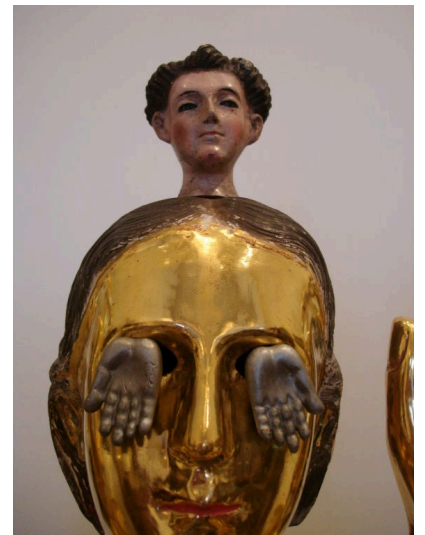

PEDRO FRIEDEBERG "VENUS OF GALVESTON" TALL GILT SCULPTURE SIGNED

Venus of Galveston, signed Pedro Friedeberg on back right leg and inscribed F-4483 on reverse with title. This piece has 18th century found objects (saints heads, hands.)
Provenance: The Estate of Millie and Dr. Leonard Schwartz.

SKU: U11042183281069 | **Categories:** [Sculptures](#) | **Tags:** [Pedro Friedeberg](#)

GALLERY IMAGES

305.851.1347 | info@GustavoOlivieri.com

ADDITIONAL INFORMATION

Artist	Pedro Friedeberg
Style	Mid-Century (of the period)
Place of Origin	Mexico
Date of Manufacture	1960's
Period	1960's
Materials and Techniques	Wood, Gilt
Condition	Excellent - great condition, minor area was professionally restored.
Wear	Minor area was professionally restored, otherwise great condition for age and use.
Dimensions	Height: 60 in Width: 29 in Depth: 21 in