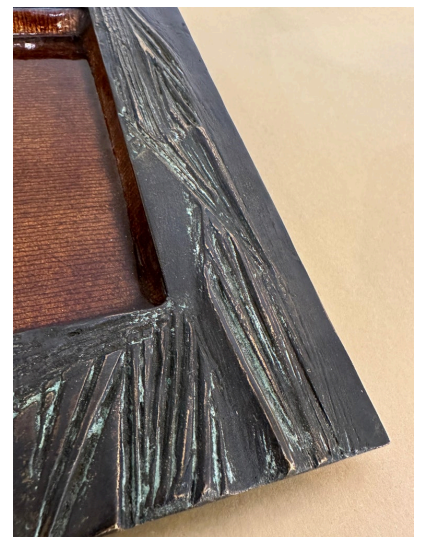

MODERNIST LARGE SQUARE BOWL SCULPTURE, SIGNED DEL CAMPO - ITALY

Raised sculptural texture adorns this brutal style bronze square bowl with an interior enamel finish. Excellent patina and very heavy - SIGNED to verso.

SKU: LU832834146722 | **Categories:** [Sculptures](#), [Wall Decor](#) | **Tags:** [Studio Del Campo \(Artist\)](#)

GALLERY IMAGES

ADDITIONAL INFORMATION

Place of Origin	Italy
Date of Manufacture	1960's
Period	1960 - 1969
Materials and Techniques	Bronze, Enamel
Condition	Good - Wear consistent with age and use. no damages or issues whatsoever.
Wear	Wear consistent with age and use.
Dimensions	Height: 1.25 in Width: 13 in Depth: 13 in