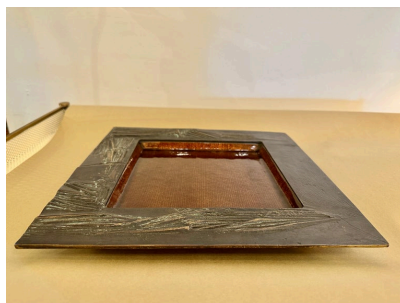

MODERNIST LARGE SQUARE BOWL SCULPTURE, SIGNED DEL CAMPO - ITALY

Raised sculptural texture adorns this brutal style bronze square bowl with an interior enamel finish. Excellent patina and very heavy - SIGNED to verso.

SKU: LU832834146722 | **Categories:** [Sculptures](#), [Wall Decor](#) | **Tags:** [Studio Del Campo \(Artist\)](#)

GALLERY IMAGES

ADDITIONAL INFORMATION

Place of Origin	Italy
Date of Manufacture	1960's
Period	1960 - 1969
Materials and Techniques	Bronze, Enamel
Condition	Good - Wear consistent with age and use. no damages or issues whatsoever.
Wear	Wear consistent with age and use.
Dimensions	Height: 1.25 in Width: 13 in Depth: 13 in