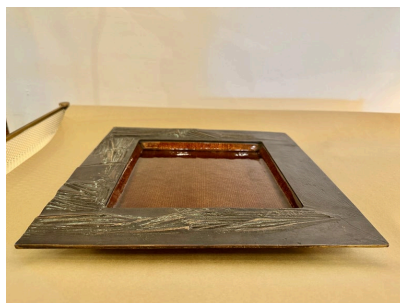

## MODERNIST LARGE SQUARE BOWL SCULPTURE, SIGNED DEL CAMPO - ITALY

Raised sculptural texture adorns this brutal style bronze square bowl with an interior enamel finish. Excellent patina and very heavy - SIGNED to verso.

## ADDITIONAL INFORMATION

<b>Place of Origin</b>	Italy
<b>Date of Manufacture</b>	1960's
<b>Period</b>	1960 - 1969
<b>Materials and Techniques</b>	Bronze, Enamel
<b>Condition</b>	Good - Wear consistent with age and use. no damages or issues whatsoever.
<b>Wear</b>	Wear consistent with age and use.
<b>Dimensions</b>	Height: 1.25 in Width: 13 in Depth: 13 in