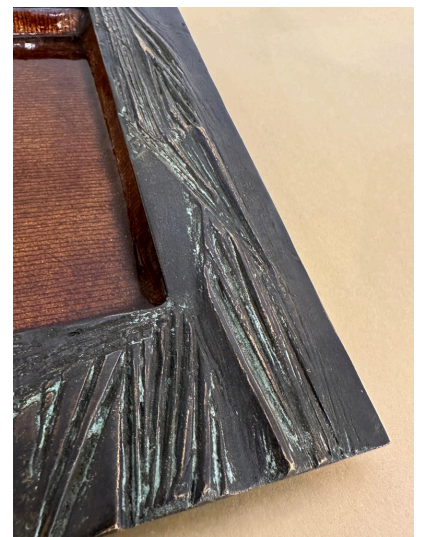

## MODERNIST LARGE SQUARE BOWL SCULPTURE, SIGNED DEL CAMPO - ITALY

Raised sculptural texture adorns this brutal style bronze square bowl with an interior enamel finish. Excellent patina and very heavy - SIGNED to verso.

**SKU:** LU832834146722 | **Categories:** [Sculptures](#), [Wall Decor](#) | **Tags:** [Studio Del Campo \(Artist\)](#)

## ADDITIONAL INFORMATION

<b>Place of Origin</b>	Italy
<b>Date of Manufacture</b>	1960's
<b>Period</b>	1960 - 1969
<b>Materials and Techniques</b>	Bronze, Enamel
<b>Condition</b>	Good - Wear consistent with age and use. no damages or issues whatsoever.
<b>Wear</b>	Wear consistent with age and use.
<b>Dimensions</b>	Height: 1.25 in Width: 13 in Depth: 13 in