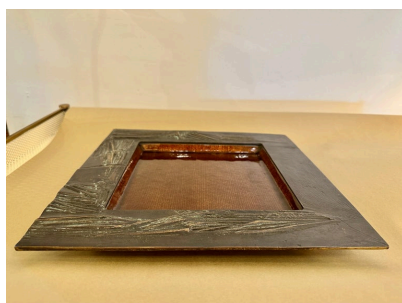

## MODERNIST LARGE SQUARE BOWL SCULPTURE, SIGNED DEL CAMPO - ITALY

Raised sculptural texture adorns this brutal style bronze square bowl with an interior enamel finish. Excellent patina and very heavy - SIGNED to verso.

## ADDITIONAL INFORMATION

<b>Place of Origin</b>	Italy
<b>Date of Manufacture</b>	1960's
<b>Period</b>	1960 - 1969
<b>Materials and Techniques</b>	Bronze, Enamel
<b>Condition</b>	Good - Wear consistent with age and use. no damages or issues whatsoever.
<b>Wear</b>	Wear consistent with age and use.
<b>Dimensions</b>	Height: 1.25 in Width: 13 in Depth: 13 in