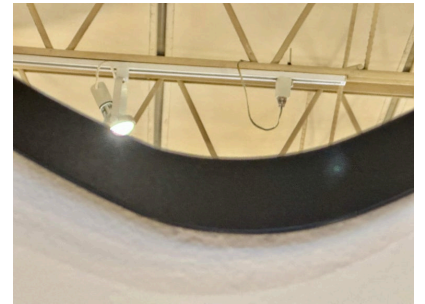

HUGE PAIR OF AVIATOR SUNGLASSES MIRROR IN BLACK MATTE FRAME

Exquisite craftsmanship, this oversized Aviator sunglasses mirror, in black matte powder-coating is a super whimsical choice for decor in any space. Newly powder-coated in black so VERY resistant.

SKU: LU832834329652 | **Categories:** [Mirrors](#), [Sculptures](#), [Wall Decor](#) |

GALLERY IMAGES

ADDITIONAL INFORMATION

Style	Mid-Century Modern (In the Style Of)
Place of Origin	United States
Date of Manufacture	Late 20th Century
Period	Late 20th Century
Materials and Techniques	Mirror, Iron, Powder Coated
Condition	Good Wear consistent with age and use. No issues.
Dimensions	Height: 20 in Width: 47 in Depth: 4 in