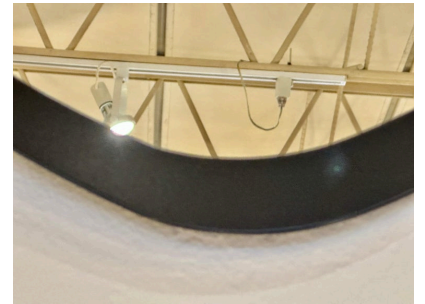

## HUGE PAIR OF AVIATOR SUNGLASSES MIRROR IN BLACK MATTE FRAME

Exquisite craftsmanship, this oversized Aviator sunglasses mirror, in black matte powder-coating is a super whimsical choice for decor in any space. Newly powder-coated in black so VERY resistant.

## ADDITIONAL INFORMATION

<b>Style</b>	Mid-Century Modern (In the Style Of)
<b>Place of Origin</b>	United States
<b>Date of Manufacture</b>	Late 20th Century
<b>Period</b>	Late 20th Century
<b>Materials and Techniques</b>	Mirror, Iron, Powder Coated
<b>Condition</b>	Good Wear consistent with age and use. No issues.
<b>Dimensions</b>	Height: 20 in Width: 47 in Depth: 4 in