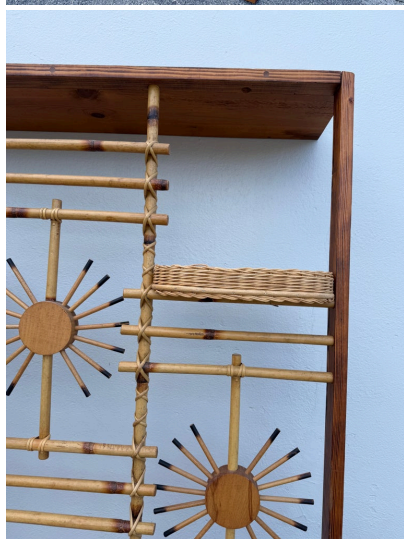

DUŠAN JURKOVIČ WALL MOUNTED SHELF OR OPENWORK SCREEN IN BAMBOO & RATTAN 1960'S

This wall mounting decorative shelf / latticework screen made entirely of 1960's bamboo and rattan, featuring 5 oval shaped woven baskets for plants, art, sculpture, etc. Starburst decorative medallions in bamboo.

SKU: LU832848880662 | **Categories:** [Sculptures](#), [Wall Decor](#) | **Tags:** [Scandinavian Modern](#)

GALLERY IMAGES

PRODUCT DESCRIPTION

This wall mounting decorative shelf / latticework screen made entirely of 1960's bamboo and rattan, featuring 5 oval shaped woven baskets for plants, art, sculpture, etc. Starburst decorative medallions in bamboo.

ADDITIONAL INFORMATION

Style	Mid-century modern
Date of Manufacture	1960's
Dimensions	Height: 94.5 in (240.03 cm) Width: 39.5 in (100.33 cm) Depth: 14.5 in (36.83 cm)
Sold As	Single item
Materials and Techniques	bamboo and wicker
Place of Origin	Czech Republic
Period	1960's
Condition	Wear consistent with age and use. nothing to note, all bamboo pieces are in tact and very solid as-is. See ALL detail images provided. Appropriate for age.