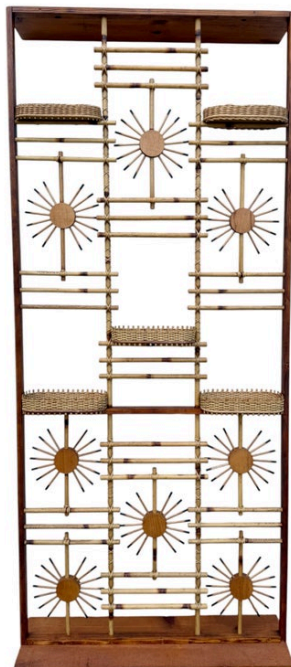

DUŠAN JURKOVIČ WALL MOUNTED SHELF OR OPENWORK SCREEN IN BAMBOO & RATTAN 1960'S

This wall mounting decorative shelf / latticework screen made entirely of 1960's bamboo and rattan, featuring 5 oval shaped woven baskets for plants, art, sculpture, etc. Starburst decorative medallions in bamboo.

SKU: LU832848880662 | **Categories:** [Sculptures](#), [Wall Decor](#) | **Tags:** [Scandinavian Modern](#)

GALLERY IMAGES

PRODUCT DESCRIPTION

This wall mounting decorative shelf / latticework screen made entirely of 1960's bamboo and rattan, featuring 5 oval shaped woven baskets for plants, art, sculpture, etc. Starburst decorative medallions in bamboo.

ADDITIONAL INFORMATION

Style	Mid-century modern
Date of Manufacture	1960's
Dimensions	Height: 94.5 in (240.03 cm) Width: 39.5 in (100.33 cm) Depth: 14.5 in (36.83 cm)
Sold As	Single item
Materials and Techniques	bamboo and wicker
Place of Origin	Czech Republic
Period	1960's
Condition	Wear consistent with age and use. nothing to note, all bamboo pieces are in tact and very solid as-is. See ALL detail images provided. Appropriate for age.