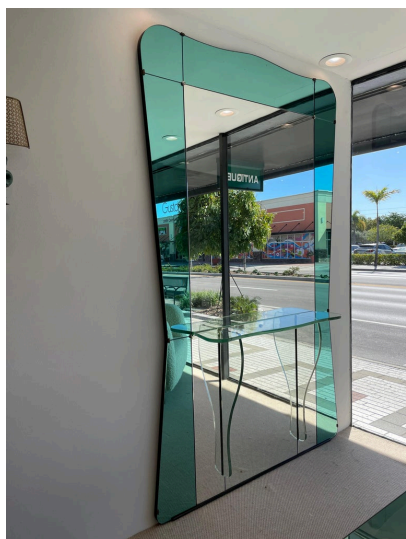

VINTAGE MONUMENTAL FOYER FLOOR LENGTH MIRROR BY CRISTAL ARTE

This is an oversized entry-way vintage mirror with attached glass console - All original. No damages or breaks after all these years (1960's). In a vivid green framed mirror and large scale this Fontana Arte/ Max Ingrand style made by Cristal Arte. Perfect for a foyer, dressing room or any grand room - this is a breathtaking mirror.

SKU: LU832827203792 | **Categories:** [Mirrors](#) | **Tags:** [Cristal Arte](#)

GALLERY IMAGES

ADDITIONAL INFORMATION

Weight	200 lbs
Dimensions	11 x 54.5 x 90 in
Similar to	Fontana Arte Max Ingrand
Style	Mid-Century Modern (Of the Period)
Date of Manufacture	1960's
Dimensions	Height: 90 in. Width: 54.5 in. Depth: 11 in.
Materials and Techniques	Mirror and Brass

Place of Origin

Italy

Period

1960's

Condition

Good - Wear consistent with age and use. No breaks or damages to mirror, some wear on edges but overall amazing vintage condition. Ready to place in your space!