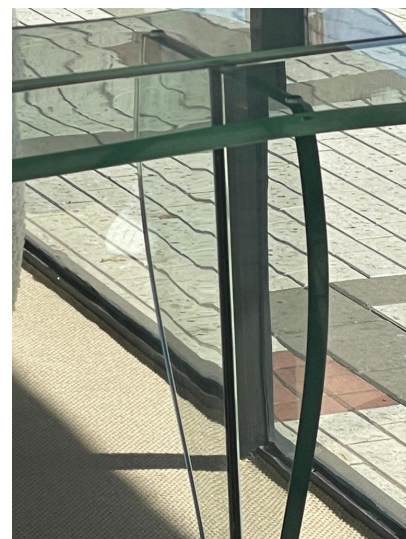

VINTAGE MONUMENTAL FOYER FLOOR LENGTH MIRROR BY CRISTAL ARTE

This is an oversized entry-way vintage mirror with attached glass console - All original. No damages or breaks after all these years (1960's). In a vivid green framed mirror and large scale this Fontana Arte/ Max Ingrand style made by Cristal Arte. Perfect for a foyer, dressing room or any grand room - this is a breathtaking mirror.

SKU: LU832827203792 | **Categories:** [Mirrors](#) | **Tags:** [Cristal Arte](#)

GALLERY IMAGES

ADDITIONAL INFORMATION

Weight	200 lbs
Dimensions	11 x 54.5 x 90 in
Similar to	Fontana Arte Max Ingrand
Style	Mid-Century Modern (Of the Period)
Date of Manufacture	1960's
Dimensions	Height: 90 in. Width: 54.5 in. Depth: 11 in.
Materials and Techniques	Mirror and Brass

Place of Origin

Italy

Period

1960's

Condition

Good - Wear consistent with age and use. No breaks or damages to mirror, some wear on edges but overall amazing vintage condition. Ready to place in your space!