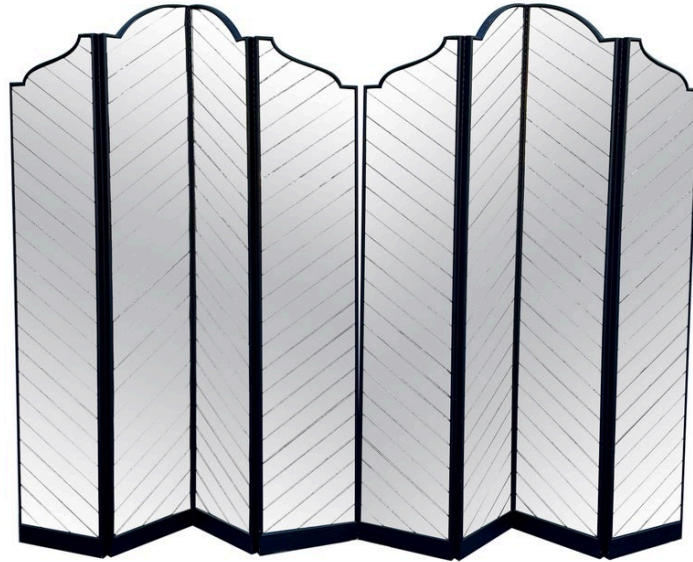

TWO MAJESTIC HOLLYWOOD REGENCY MIRRORED SCREENS/ DIVIDERS, SOLD INDIVIDUALLY

This perfectly preserved Hollywood Regency scalloped 4 panel mirrored screen - two available. The mirrored glass is cut in strips and mounted on angle which provides an amazing effect. Framed in black wood and painted to verso, they can be used as room dividers or as the most beautiful backdrop ever!

Note: each panel is 18 inches wide, full height is 96 inches tall, each screen has 4 panels.

SKU: LU832833059062 | **Categories:** [Decorative Objects / Tabletop](#), [Mirrors](#) | **Tags:** [Style of Maison Jansen](#)

GALLERY IMAGES

ADDITIONAL INFORMATION

Style	Hollywood Regency (Of the Period)
Place of Origin	France
Date of Manufacture	20th Century
Period	20th Century
Materials and Techniques	Mirror, Wood
Condition	Good - Wear consistent with age and use. NO breaks to antique mirror glass but given their age, there are some spots on back of mirror - SEE DETAIL IMAGES. Some minor scratches and chips to wood frame, nothing major at all.

Dimensions

Dimensions: Height: 96 in
Width: 60 in
Depth: 1.5 in