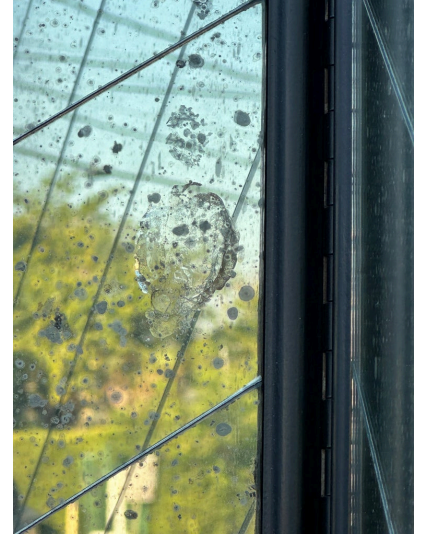

TWO MAJESTIC HOLLYWOOD REGENCY MIRRORED SCREENS/ DIVIDERS, SOLD INDIVIDUALLY

This perfectly preserved Hollywood Regency scalloped 4 panel mirrored screen - two available. The mirrored glass is cut in strips and mounted on angle which provides an amazing effect. Framed in black wood and painted to verso, they can be used as room dividers or as the most beautiful backdrop ever!

Note: each panel is 18 inches wide, full height is 96 inches tall, each screen has 4 panels.

SKU: LU832833059062 | **Categories:** [Decorative Objects / Tabletop](#), [Mirrors](#) | **Tags:** [Style of Maison Jansen](#)

GALLERY IMAGES

ADDITIONAL INFORMATION

Style	Hollywood Regency (Of the Period)
Place of Origin	France
Date of Manufacture	20th Century
Period	20th Century
Materials and Techniques	Mirror, Wood
Condition	Good - Wear consistent with age and use. NO breaks to antique mirror glass but given their age, there are some spots on back of mirror - SEE DETAIL IMAGES. Some minor scratches and chips to wood frame, nothing major at all.

Dimensions

Dimensions: Height: 96 in
Width: 60 in
Depth: 1.5 in