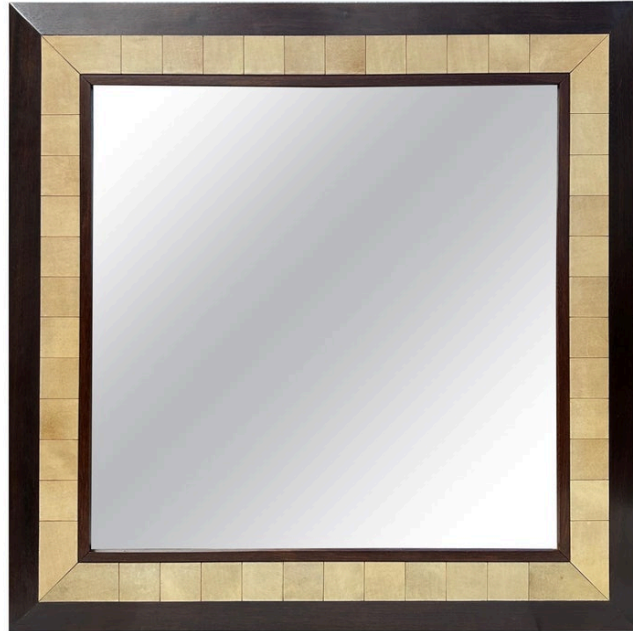

LARGE SQUARE PARCHMENT AND EXOTIC WOOD FRAMED MIRROR BY RON SEFF

JMF style parchment and exotic wood framed mirror by Ron Seff. Beveled and Dual wood frame with parchments frame surround. Finished back and heavy.

SKU: LU832833348772 | **Categories:** [Mirrors](#), [Wall Decor](#) | **Tags:** [Ron Seff](#)

GALLERY IMAGES

ADDITIONAL INFORMATION

Style	Post Modern (Of the Period)
Place of Origin	Italy
Date of Manufacture	1980's
Period	1980-1989
Materials and Techniques	Mirror, Parchment Paper, Wood
Condition	Good - Wear consistent with age and use. Minimal signs of wear, normal vintage condition without anything to note.
Dimensions	Height: 35.25 in Width: 35.25 in Depth: 1.5 in