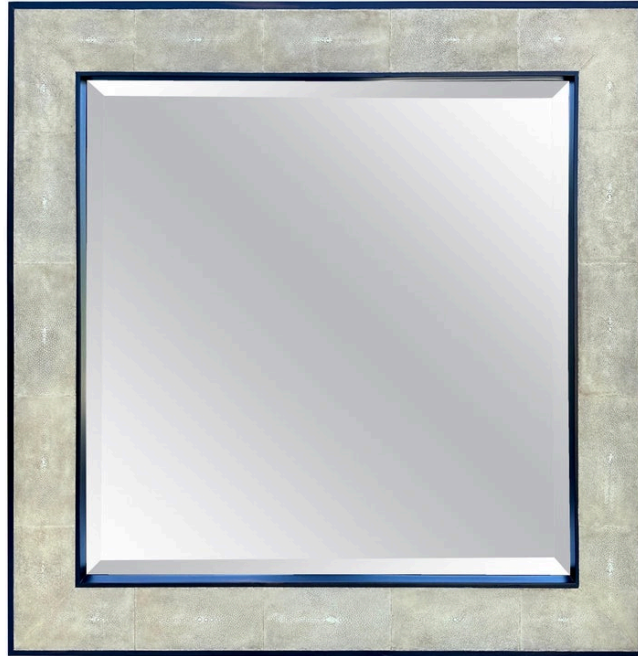

JMF STYLE SHAGREEN FRAMED SQUARE MIRROR BY RON SEFF

A beautiful cream toned shagreen skin frame on mahogany wood and beveled mirror. Perfect 42 inch square, heavy and important piece by Ron Seff.

SKU: LU832833057632 | **Categories:** [Mirrors](#), [Wall Decor](#) | **Tags:** [Ron Seff](#)

GALLERY IMAGES

ADDITIONAL INFORMATION

Style	Post Modern (Of the Period)
Place of Origin	Italy
Date of Manufacture	1980's
Period	1980-1989
Materials and Techniques	Mirror, Shagreen Stingray, Wood, Beveled
Condition	Good - Wear consistent with age and use. No issues to note. The shagreen and wood are in wonderful vintage condition.
Dimensions	Height: 42 in Width: 42 in Depth: 1.75 in