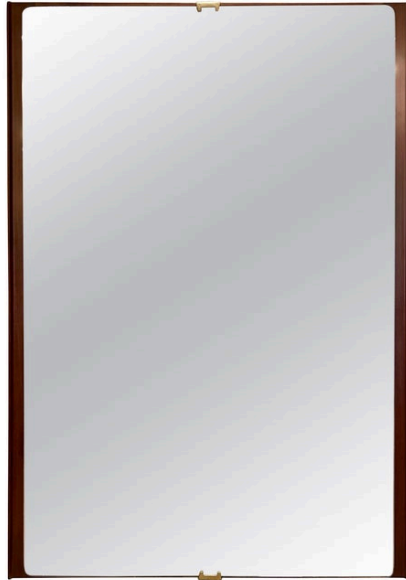

## ITALIAN 1940'S DECO WALL MIRROR

This exceptionally RARE dark bronze patina wall sculpture SIGNED by American artist and furniture maker Silas Seandel 1977, depicts an organic ribbon-shaped form crafted out of bronze. The dynamic ripple and movement of thin fabric are mimicked in this work, albeit in a material traditionally associated with solidity and mass. The juxtaposition of the light, airy motion with the heaviness of the bronze creates a visually interesting and unique composition.

**SKU:** LU832838748722-1 | **Categories:** [Mirrors](#), [Wall Decor](#) | **Tags:** [Silas Seandel](#)

## GALLERY IMAGES

## ADDITIONAL INFORMATION

<b>Style</b>	Art Deco (Of the Period)
<b>Date of Manufacture</b>	1940's
<b>Dimensions</b>	Height: 44 in Width: 31 in Depth: 2 in
<b>Sold As</b>	Single item
<b>Materials and Techniques</b>	Mirror, Brass, Walnut
<b>Place of Origin</b>	Italy
<b>Period</b>	1940 - 1949