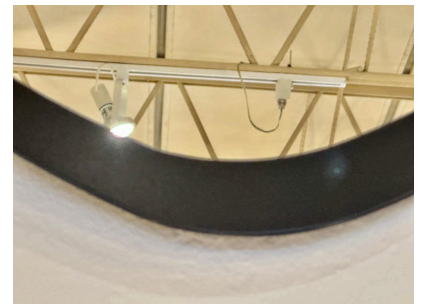

HUGE PAIR OF AVIATOR SUNGLASSES MIRROR IN BLACK MATTE FRAME

Exquisite craftsmanship, this oversized Aviator sunglasses mirror, in black matte powder-coating is a super whimsical choice for decor in any space. Newly powder-coated in black so VERY resistant.

SKU: LU832834329652 | **Categories:** [Mirrors](#), [Sculptures](#), [Wall Decor](#) |

GALLERY IMAGES

ADDITIONAL INFORMATION

Style	Mid-Century Modern (In the Style Of)
Place of Origin	United States
Date of Manufacture	Late 20th Century
Period	Late 20th Century
Materials and Techniques	Mirror, Iron, Powder Coated
Condition	Good Wear consistent with age and use. No issues.
Dimensions	Height: 20 in Width: 47 in Depth: 4 in