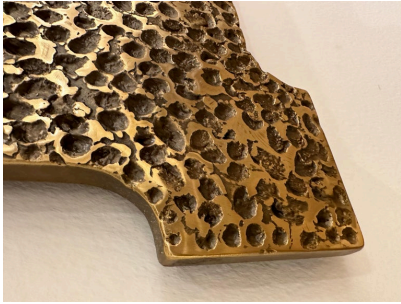

EXQUISITE BRUTAL HAMMERED BRONZE WALL MIRROR

This brutal heavy bronze frame from France shows a wonderful patina, as well as an aged mirror.

SKU: LU832836402322 | **Categories:** [Mirrors](#), [Wall Decor](#) | **Tags:** [Brutalist](#)

GALLERY IMAGES

ADDITIONAL INFORMATION

Style	Brutalist (in the style of)
Place of Origin	France
Date of Manufacture	1970's
Period	1970-1979
Materials and Techniques	Bronze, Mirror Glass
Condition	Good - The mirror is antique and original, shows several signs of age, streaks, oxidization and spots. You can replace with a new mirror if that is preferred.
Dimensions	Height: 35 in Width: 35 in Depth: 0.75 in