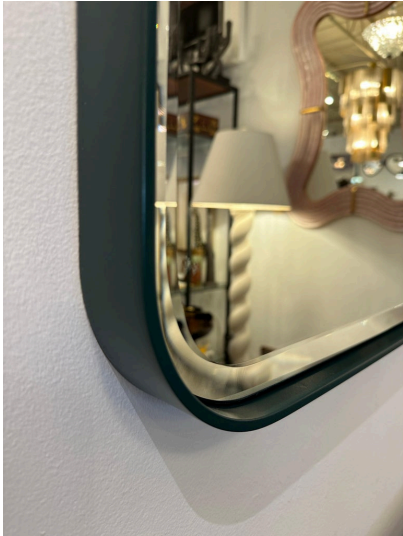

CUSTOM MADE MODERN FOREST GREEN METAL MIRROR (TWO AVAILABLE)

There are TWO (2) available of these heavy and fun deep green metal mirrors in modern design and beveled mirror.

SKU: LU832839944592 | **Categories:** [Mirrors](#), [Wall Decor](#) | **Tags:** [Silas Seandel](#)

GALLERY IMAGES

ADDITIONAL INFORMATION

Style	Post Modern (Of the Period)
Date of Manufacture	21st Century
Dimensions	Height: 48.5 in Width: 24 in Depth: 2 in
Sold As	Single item, 2 available
Materials and Techniques	Metal, Mirror, Beveled, Painted
Place of Origin	United States
Period	2010-
Condition	Good - Wear consistent with age and use. ready to hang, no issues.