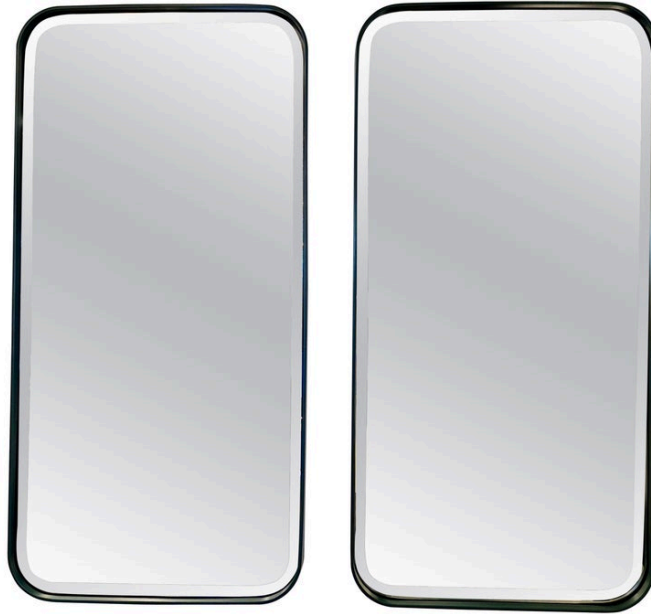

CUSTOM MADE MODERN FOREST GREEN METAL MIRROR (TWO AVAILABLE)

There are TWO (2) available of these heavy and fun deep green metal mirrors in modern design and beveled mirror.

SKU: LU832839944592 | **Categories:** [Mirrors](#), [Wall Decor](#) | **Tags:** [Silas Seandel](#)

GALLERY IMAGES

ADDITIONAL INFORMATION

Style	Post Modern (Of the Period)
Date of Manufacture	21st Century
Dimensions	Height: 48.5 in Width: 24 in Depth: 2 in
Sold As	Single item, 2 available
Materials and Techniques	Metal, Mirror, Beveled, Painted
Place of Origin	United States
Period	2010-
Condition	Good - Wear consistent with age and use. ready to hang, no issues.